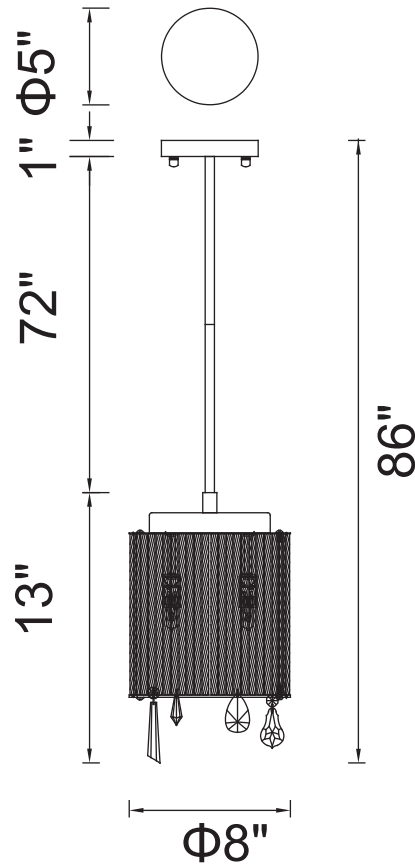

PROJECT: _____
 FIXTURE TYPE: _____
 LOCATION: _____
 CONTACT/PHONE: _____

Item	5562P8C
Collection	BENSON
Finish	Chrome
Glass	Clear
Crystal	Clear
Input	120V AC,60HZ,AC

Shade	-----
Length/Dia.	8"
Width/Ext.	-----
Height	13"
Maximum	86"
Lumens	-----

Light Source	G9
Bulb Info.	2×40W
Included	-----
Dimmable	No
Color	-----
Weight	