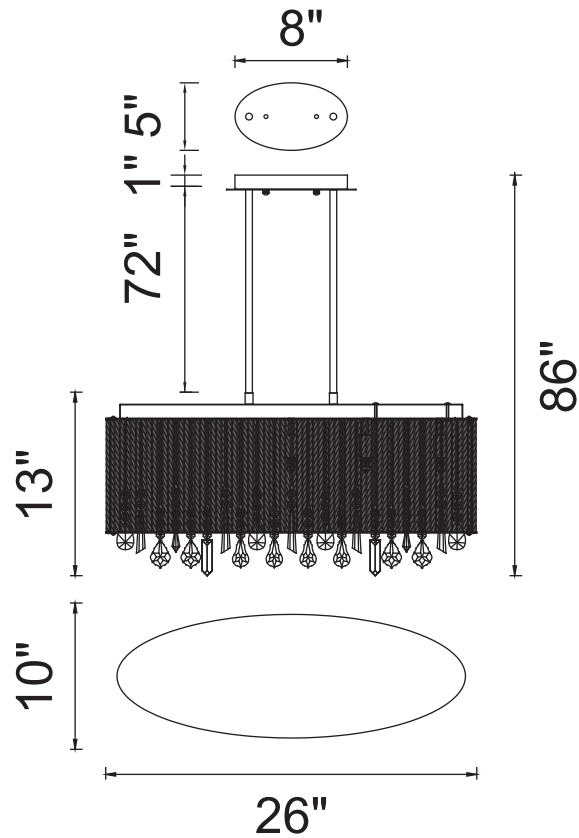

PROJECT: _____
 FIXTURE TYPE: _____
 LOCATION: _____
 CONTACT/PHONE: _____

Item	5562P26C-O
Collection	BENSON
Finish	Chrome
Glass	Clear
Crystal	Clear
Input	120V AC,60HZ,AC

Shade	-----
Length/Dia.	26"
Width/Ext.	10"
Height	13"
Maximum	86"
Lumens	-----

Light Source	G9
Bulb Info.	5×40W
Included	-----
Dimmable	No
Color	-----
Weight	