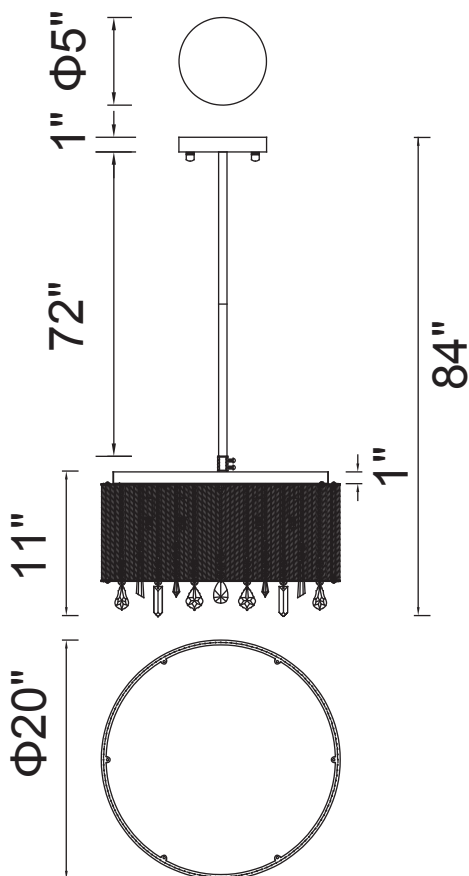

PROJECT: _____
 FIXTURE TYPE: _____
 LOCATION: _____
 CONTACT/PHONE: _____

Item	5562C20C
Collection	BENSON
Finish	Chrome
Glass	-----
Crystal	Clear
Input	120V AC,60HZ,AC

Shade	-----
Length/Dia.	20"
Width/Ext.	-----
Height	11"
Maximum	84"
Lumens	-----

Light Source	G9
Bulb Info.	9×40W
Included	-----
Dimmable	No
Color	-----
Weight	