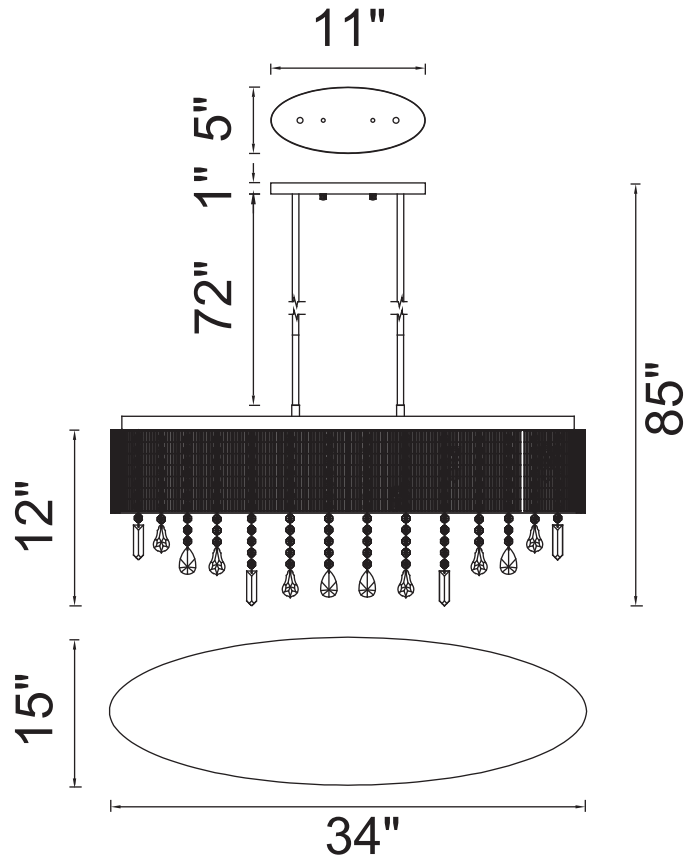

PROJECT: \_\_\_\_\_  
 FIXTURE TYPE: \_\_\_\_\_  
 LOCATION: \_\_\_\_\_  
 CONTACT/PHONE: \_\_\_\_\_

Item	5558C34C-O
Collection	JACQUIMO
Finish	Chrome
Glass	-----
Crystal	Clear
Input	120V AC,60HZ,AC

Shade	-----
Length/Dia.	34"
Width/Ext.	15"
Height	12"
Maximum	85"
Lumens	-----

Light Source	G9
Bulb Info.	10×40W
Included	-----
Dimmable	No
Color	-----
Weight	