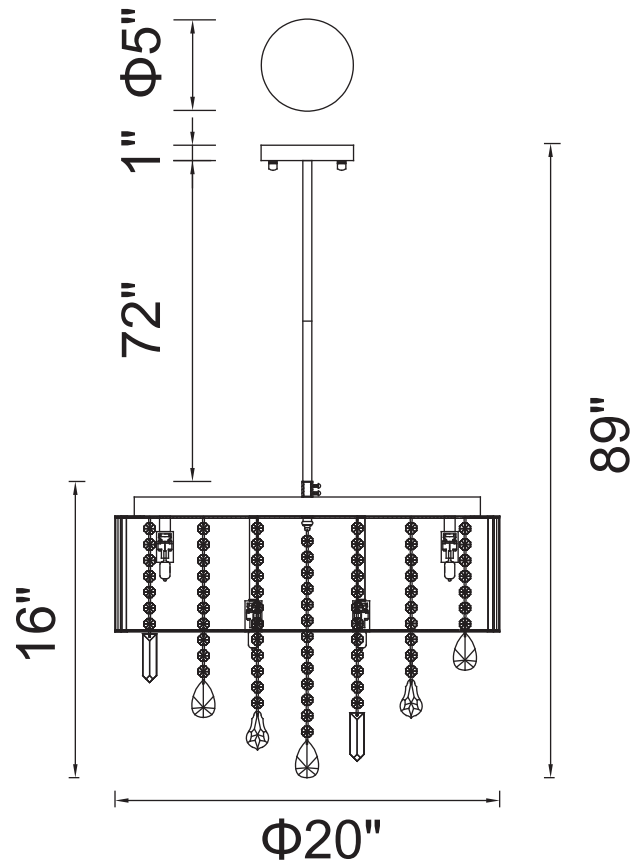

PROJECT: _____

FIXTURE TYPE: _____

LOCATION: _____

CONTACT/PHONE: _____

Item	5558C20C
Collection	JACQUIMO
Finish	Chrome
Glass	-----
Crystal	Clear
Input	120V AC,60HZ,AC

Shade	-----
Length/Dia.	20"
Width/Ext.	-----
Height	16"
Maximum	89"
Lumens	-----

Light Source	G9
Bulb Info.	9×40W
Included	-----
Dimmable	No
Color	-----
Weight	