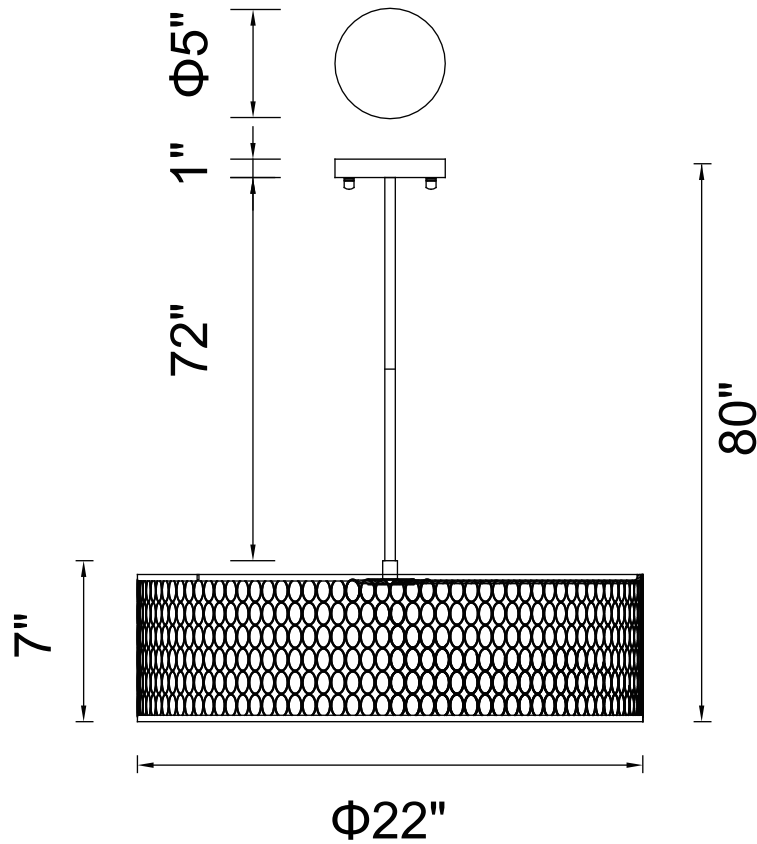

PROJECT: _____
 FIXTURE TYPE: _____
 LOCATION: _____
 CONTACT/PHONE: _____

Item	5555P22SN
Collection	MIKAYLA
Finish	Satin Nickel
Glass	-----
Crystal	-----
Input	120V AC,60HZ,AC

Shade	-----
Length/Dia.	22"
Width/Ext.	7"
Height	80"
Maximum	-----
Lumens	-----

Light Source	E26
Bulb Info.	5×60W
Included	-----
Dimmable	No
Color	-----
Weight	