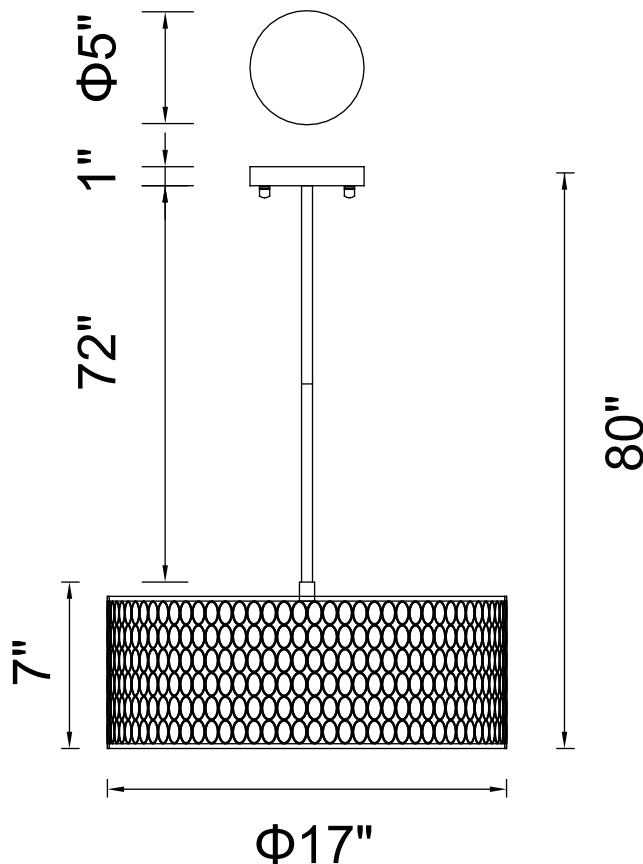

PROJECT: _____
 FIXTURE TYPE: _____
 LOCATION: _____
 CONTACT/PHONE: _____

Item	5555P17SN
Collection	MIKAYLA
Finish	Satin Nickel
Glass	-----
Crystal	-----
Input	120V AC,60HZ,AC

Shade	-----
Length/Dia.	17"
Width/Ext.	7"
Height	80"
Maximum	-----
Lumens	-----

Light Source	E26
Bulb Info.	3×60W
Included	-----
Dimmable	No
Color	-----
Weight	