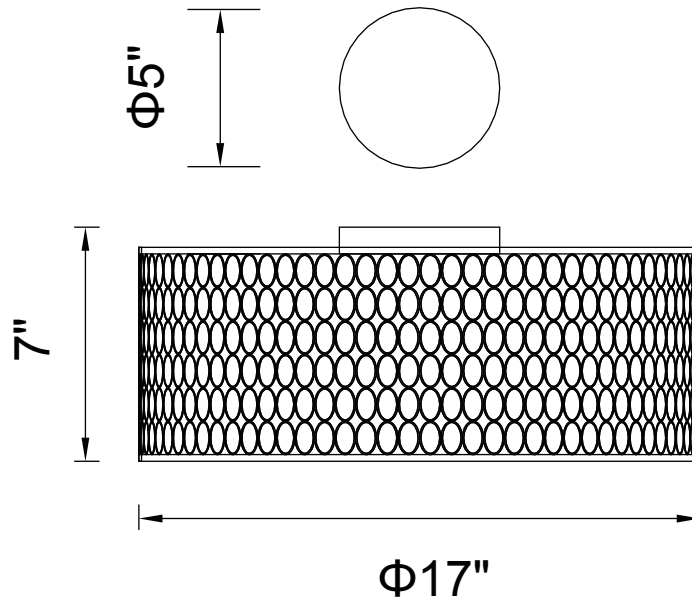

PROJECT: \_\_\_\_\_

FIXTURE TYPE: \_\_\_\_\_

LOCATION: \_\_\_\_\_

CONTACT/PHONE: \_\_\_\_\_

Item	5555C17SN
Collection	MIKAYLA
Finish	Satin Nickel
Glass	-----
Crystal	-----
Input	120V AC,60HZ,AC

Shade	-----
Length/Dia.	17"
Width/Ext.	-----
Height	7"
Maximum	-----
Lumens	-----

Light Source	E26
Bulb Info.	3×60W
Included	-----
Dimmable	No
Color	-----
Weight	