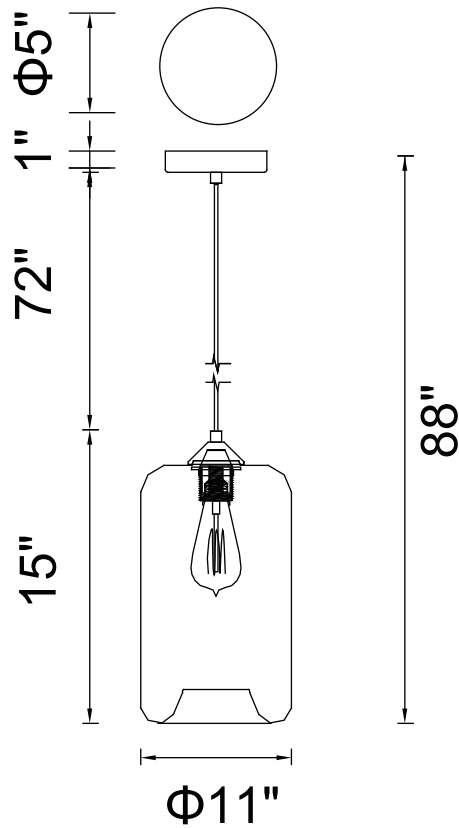

PROJECT: _____
 FIXTURE TYPE: _____
 LOCATION: _____
 CONTACT/PHONE: _____

Item	5553P7
Collection	GLASS
Finish	Black
Glass	Amber
Crystal	-----
Input	120V AC,60HZ,AC

Shade	-----
Length/Dia.	11"
Width/Ext.	-----
Height	15"
Maximum	88"
Lumens	-----

Light Source	E26
Bulb Info.	1×60W
Included	-----
Dimmable	No
Color	-----
Weight	