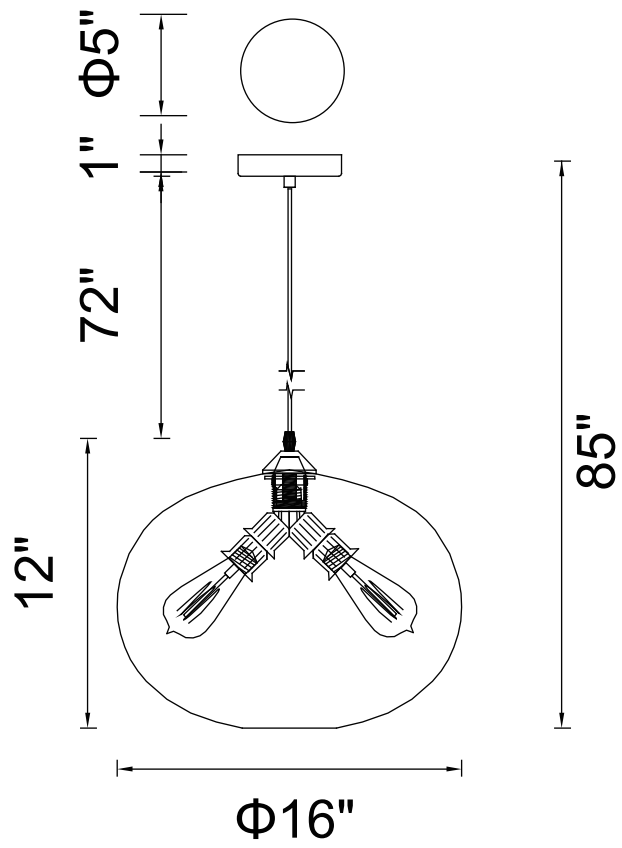

PROJECT: _____
 FIXTURE TYPE: _____
 LOCATION: _____
 CONTACT/PHONE: _____

Item	5553P16
Collection	GLASS
Finish	Black
Glass	Amber
Crystal	-----
Input	120V AC,60HZ,AC

Shade	-----
Length/Dia.	16"
Width/Ext.	-----
Height	12"
Maximum	85"
Lumens	-----

Light Source	E26
Bulb Info.	1×60W
Included	-----
Dimmable	No
Color	-----
Weight	