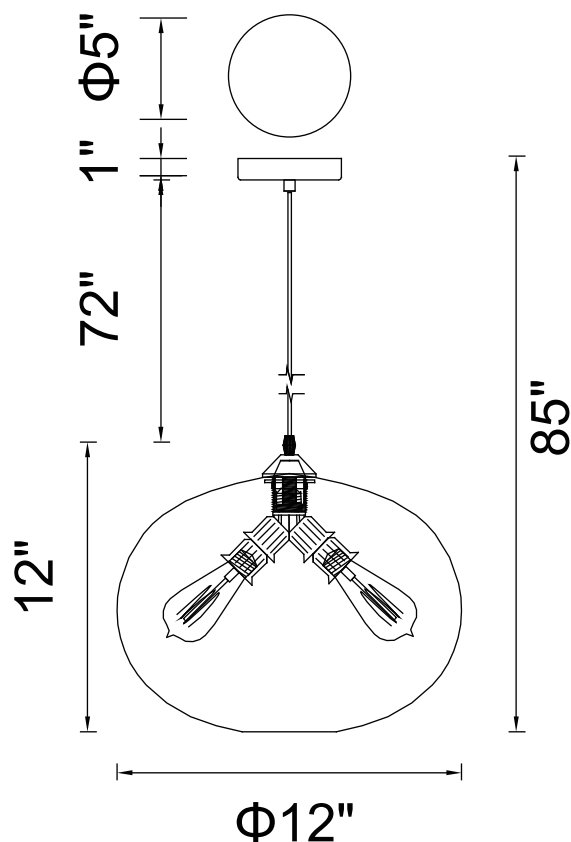

PROJECT: _____

FIXTURE TYPE: _____

LOCATION: _____

CONTACT/PHONE: _____

Item	5553P12-2L
Collection	GLASS
Finish	Black
Glass	Smoke
Crystal	-----
Input	120V AC,60HZ,AC

Shade	-----
Length/Dia.	12"
Width/Ext.	-----
Height	12"
Maximum	85"
Lumens	-----

Light Source	E26
Bulb Info.	1×60W
Included	-----
Dimmable	No
Color	-----
Weight	