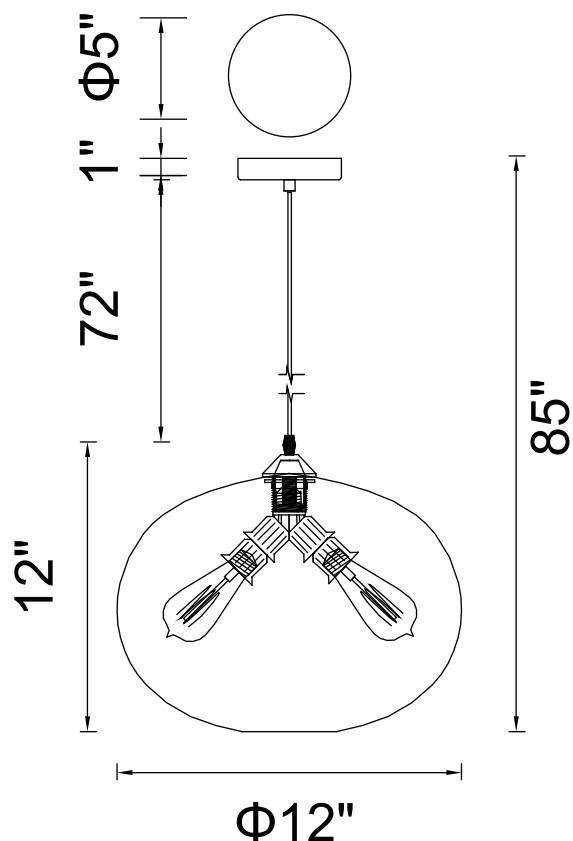

PROJECT: _____

FIXTURE TYPE: _____

LOCATION: _____

CONTACT/PHONE: _____

Item	5553P12-2L
Collection	GLASS
Finish	Black
Glass	Clear
Crystal	-----
Input	120V AC,60HZ,AC

Shade	-----
Length/Dia.	12"
Width/Ext.	-----
Height	12"
Maximum	85"
Lumens	-----

Light Source	E26
Bulb Info.	1×60W
Included	-----
Dimmable	No
Color	-----
Weight	