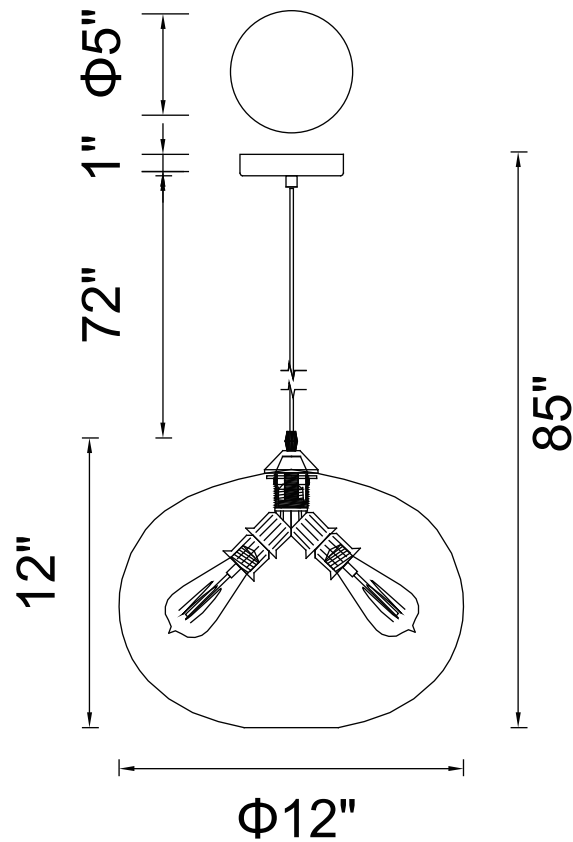

PROJECT: _____
 FIXTURE TYPE: _____
 LOCATION: _____
 CONTACT/PHONE: _____

Item	5553P12-2L
Collection	GLASS
Finish	Black
Glass	Amber
Crystal	-----
Input	120V AC,60HZ,AC

Shade	-----
Length/Dia.	12"
Width/Ext.	-----
Height	12"
Maximum	85"
Lumens	-----

Light Source	E26
Bulb Info.	1x60W
Included	-----
Dimmable	No
Color	-----
Weight	