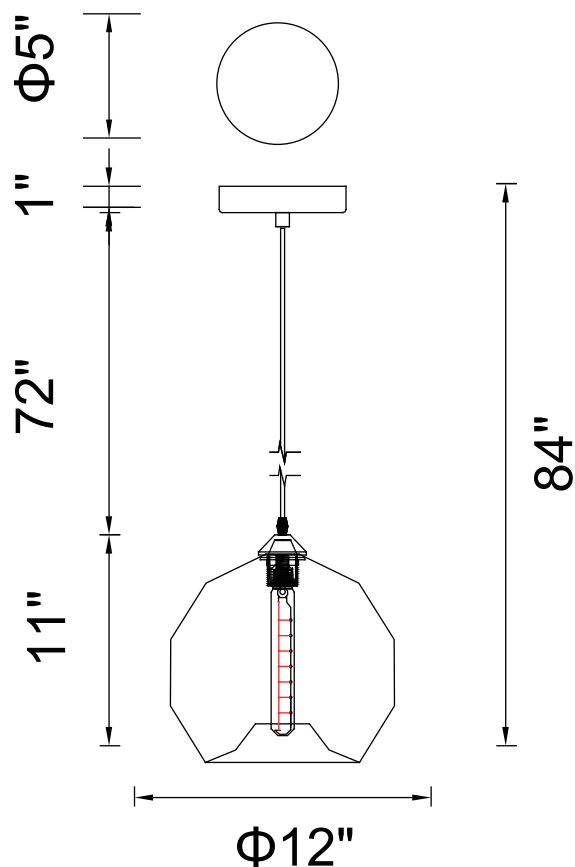

PROJECT: _____
 FIXTURE TYPE: _____
 LOCATION: _____
 CONTACT/PHONE: _____

Item	5553P12-1L
Collection	GLASS
Finish	Black
Glass	Blue
Crystal	-----
Input	120V AC,60HZ,AC

Shade	-----
Length/Dia.	12"
Width/Ext.	-----
Height	11"
Maximum	84"
Lumens	-----

Light Source	E26
Bulb Info.	1×60W
Included	-----
Dimmable	No
Color	-----
Weight	