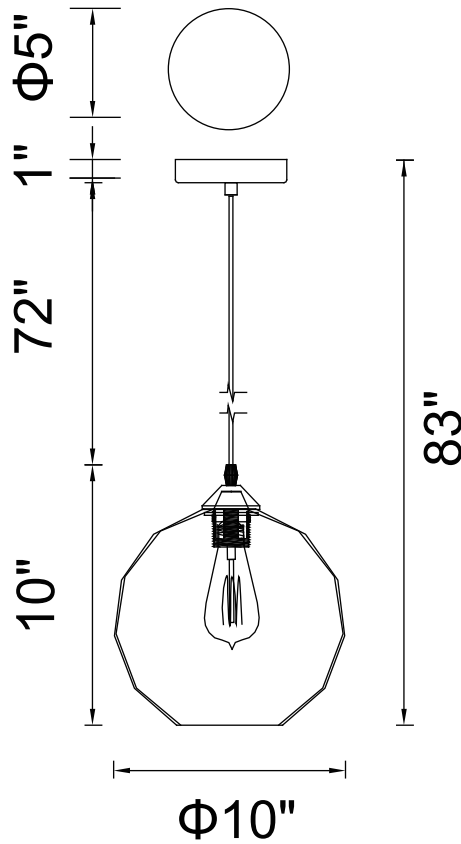

PROJECT: \_\_\_\_\_  
 FIXTURE TYPE: \_\_\_\_\_  
 LOCATION: \_\_\_\_\_  
 CONTACT/PHONE: \_\_\_\_\_

Item	5553P10
Collection	GLASS
Finish	Black
Glass	Smoke
Crystal	-----
Input	120V AC,60HZ,AC

Shade	-----
Length/Dia.	10"
Width/Ext.	-----
Height	10"
Maximum	83"
Lumens	-----

Light Source	E26
Bulb Info.	1x60W
Included	-----
Dimmable	No
Color	-----
Weight	