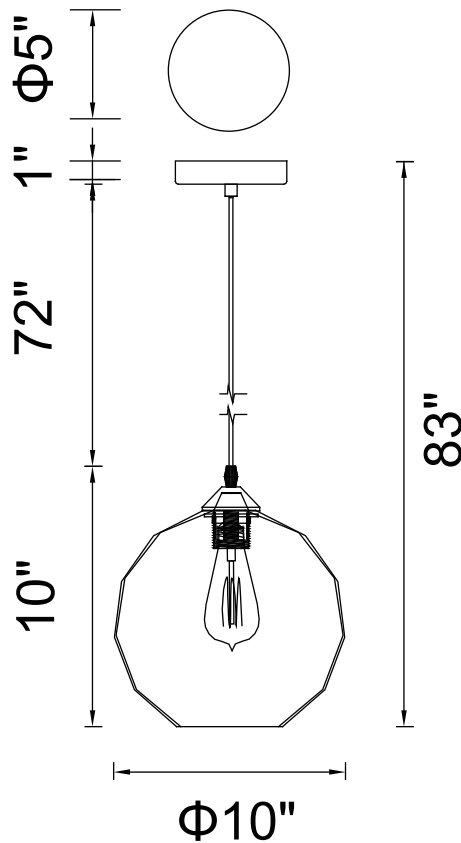

PROJECT: _____
 FIXTURE TYPE: _____
 LOCATION: _____
 CONTACT/PHONE: _____

Item	5553P10
Collection	GLASS
Finish	Black
Glass	Clear
Crystal	-----
Input	120V AC,60HZ,AC

Shade	-----
Length/Dia.	10"
Width/Ext.	-----
Height	10"
Maximum	83"
Lumens	-----

Light Source	E26
Bulb Info.	1x60W
Included	-----
Dimmable	No
Color	-----
Weight	