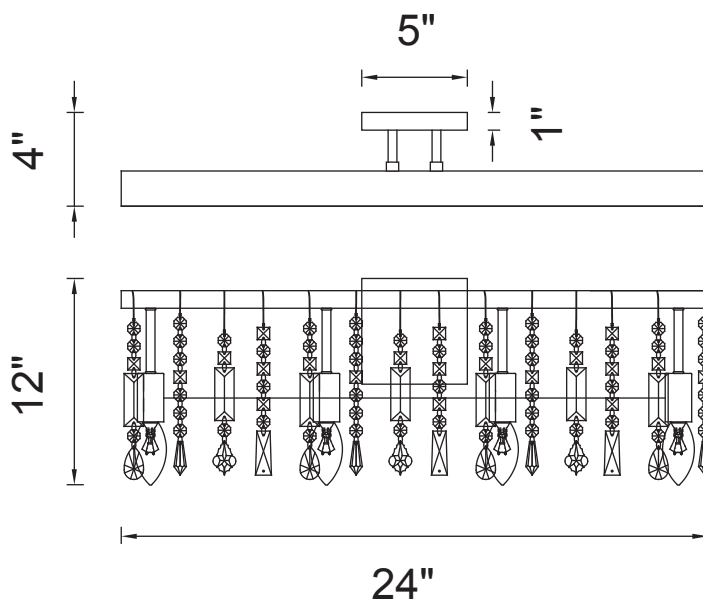

PROJECT: _____

FIXTURE TYPE: _____

LOCATION: _____

CONTACT/PHONE: _____

Item	5549W24C
Collection	JANINE
Finish	Chrome
Glass	-----
Crystal	Clear
Input	120V AC,60HZ,AC

Shade	-----
Length/Dia.	24"
Width/Ext.	4"
Height	12"
Maximum	-----
Lumens	-----

Light Source	E12
Bulb Info.	4×60W
Included	-----
Dimmable	No
Color	-----
Weight	