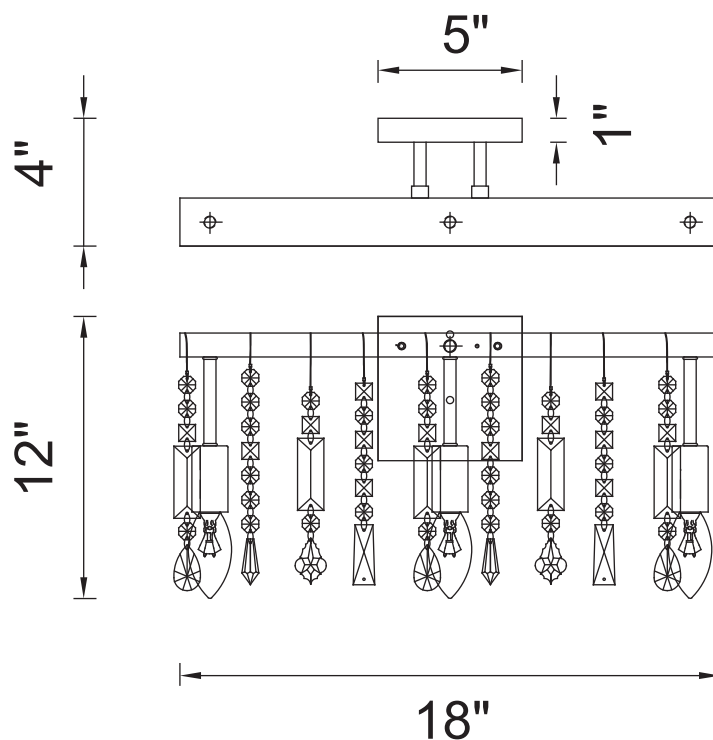

PROJECT: _____

FIXTURE TYPE: _____

LOCATION: _____

CONTACT/PHONE: _____

Item	5549W18C
Collection	JANINE
Finish	Chrome
Glass	-----
Crystal	Clear
Input	120V AC,60HZ,AC

Shade	-----
Length/Dia.	18"
Width/Ext.	4"
Height	12"
Maximum	-----
Lumens	-----

Light Source	E12
Bulb Info.	3×60W
Included	-----
Dimmable	No
Color	-----
Weight	