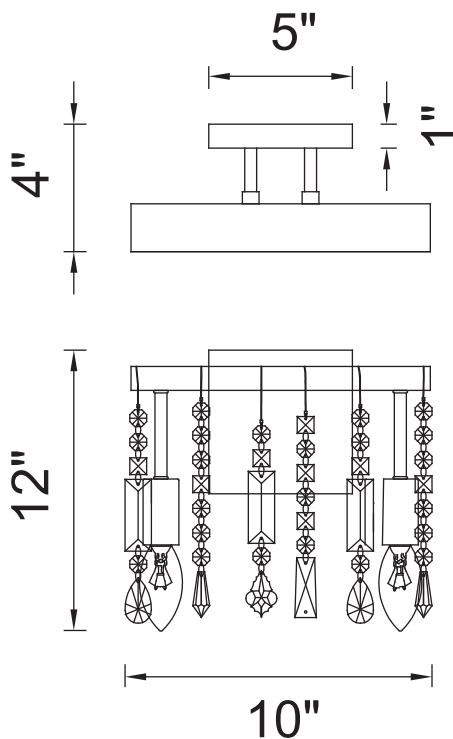

PROJECT: _____

FIXTURE TYPE: _____

LOCATION: _____

CONTACT/PHONE: _____

Item	5549W10C
Collection	JANINE
Finish	Chrome
Glass	-----
Crystal	Clear
Input	120V AC,60HZ,AC

Shade	-----
Length/Dia.	10"
Width/Ext.	4"
Height	12"
Maximum	-----
Lumens	-----

Light Source	E12
Bulb Info.	2×60W
Included	-----
Dimmable	No
Color	-----
Weight	