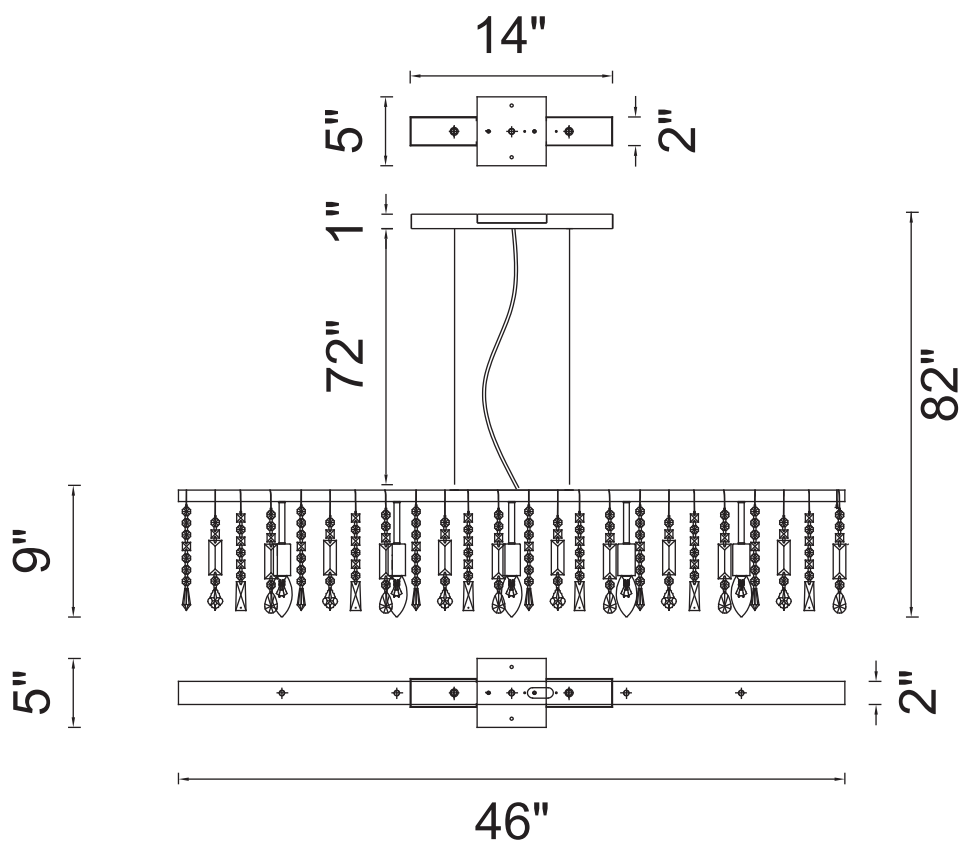

PROJECT: \_\_\_\_\_

FIXTURE TYPE: \_\_\_\_\_

LOCATION: \_\_\_\_\_

CONTACT/PHONE: \_\_\_\_\_

Item	5549P46C
Collection	JANINE
Finish	Chrome
Glass	-----
Crystal	Clear
Input	120V AC,60HZ,AC

Shade	-----
Length/Dia.	46"
Width/Ext.	5"
Height	9"
Maximum	82"
Lumens	-----

Light Source	E12
Bulb Info.	6×60W
Included	-----
Dimmable	No
Color	-----
Weight	