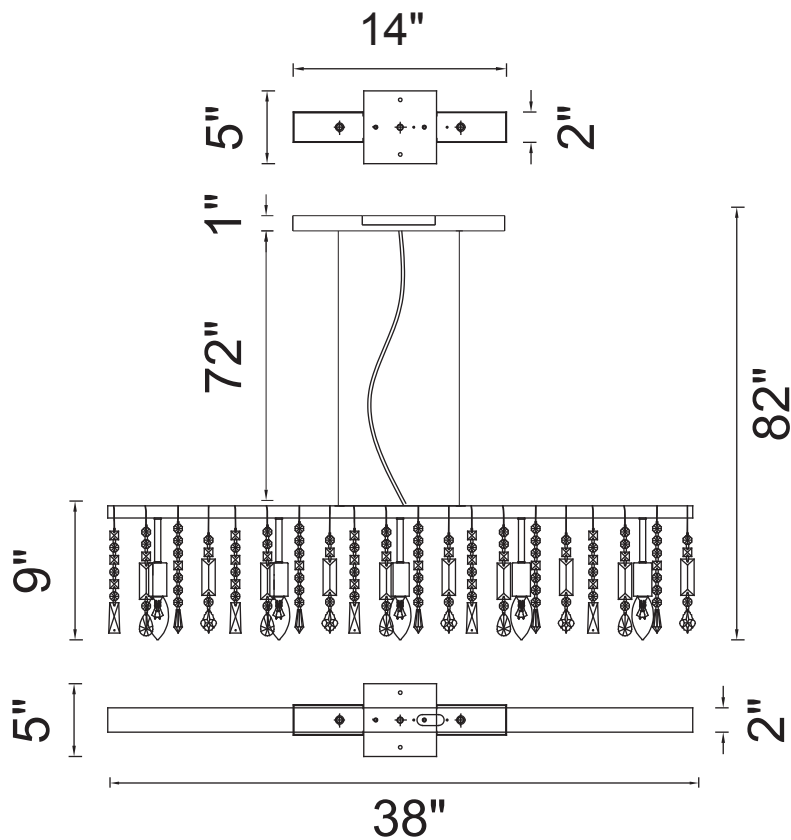

PROJECT: _____
 FIXTURE TYPE: _____
 LOCATION: _____
 CONTACT/PHONE: _____

Item	5549P38C
Collection	JANINE
Finish	Chrome
Glass	-----
Crystal	Clear
Input	120V AC,60HZ,AC

Shade	-----
Length/Dia.	38"
Width/Ext.	5"
Height	9"
Maximum	82"
Lumens	-----

Light Source	E12
Bulb Info.	5×60W
Included	-----
Dimmable	No
Color	-----
Weight	