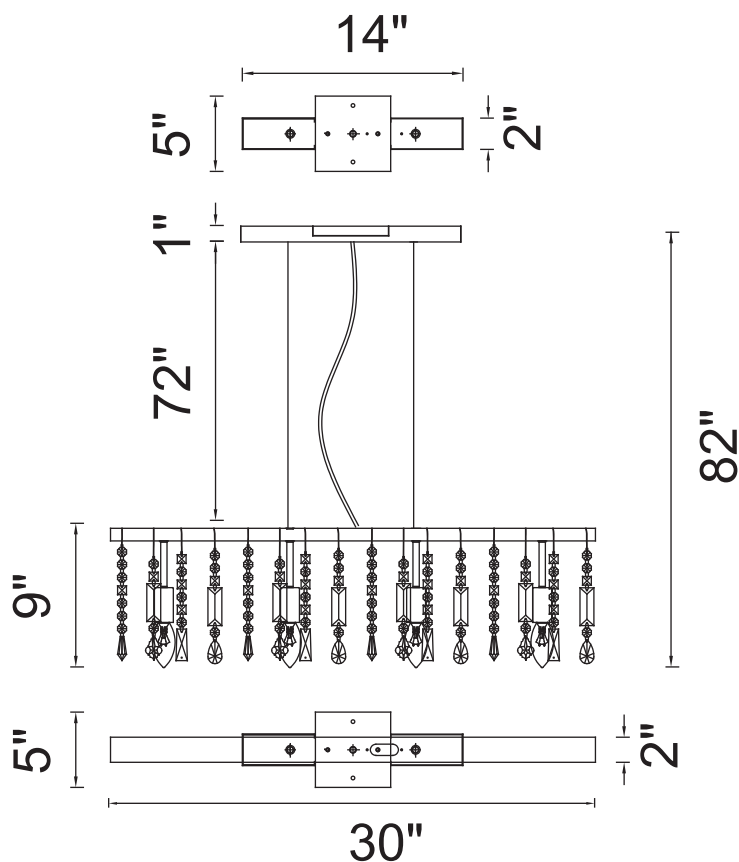

PROJECT: _____
 FIXTURE TYPE: _____
 LOCATION: _____
 CONTACT/PHONE: _____

Item	5549P30C
Collection	JANINE
Finish	Chrome
Glass	-----
Crystal	Clear
Input	120V AC,60HZ,AC

Shade	-----
Length/Dia.	30"
Width/Ext.	5"
Height	9"
Maximum	82"
Lumens	-----

Light Source	E12
Bulb Info.	4×60W
Included	-----
Dimmable	No
Color	-----
Weight	