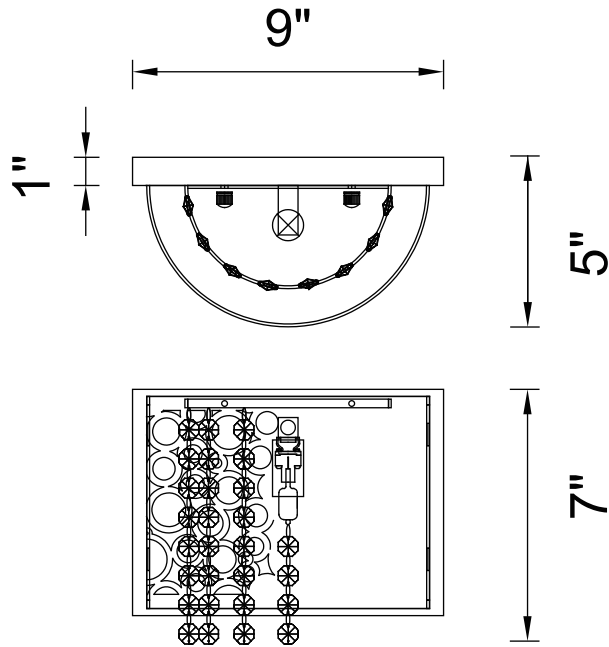

PROJECT: _____
 FIXTURE TYPE: _____
 LOCATION: _____
 CONTACT/PHONE: _____

Item	5536W9ST-R-1
Collection	BUBBLES
Finish	Stainless Steel
Glass	-----
Crystal	Clear
Input	120V AC,60HZ,AC

Shade	-----
Length/Dia.	9"
Width/Ext.	5"
Height	7"
Maximum	-----
Lumens	-----

Light Source	G9
Bulb Info.	1×40W
Included	-----
Dimmable	No
Color	-----
Weight	