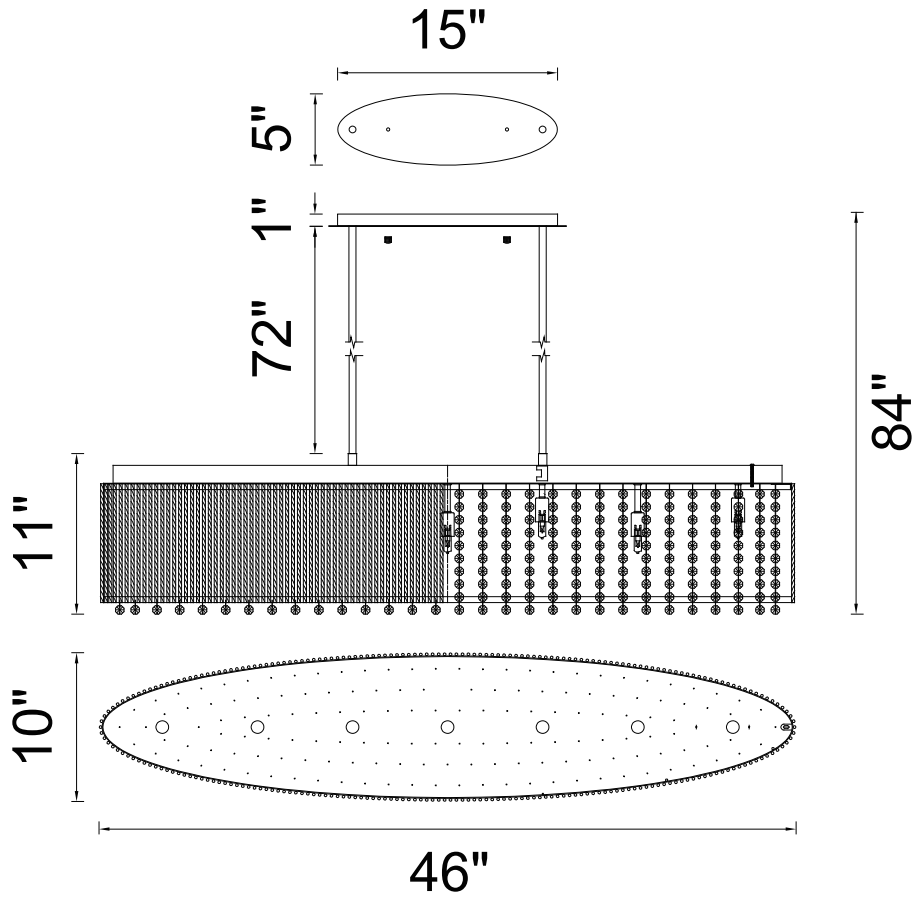

CWI LIGHTING

BRIGHTER LIVING. SIMPLIFIED.

PROJECT: _____
 FIXTURE TYPE: _____
 LOCATION: _____
 CONTACT/PHONE: _____

Item	5535P46C-O
Collection	CLAIRE
Finish	Chrome
Glass	-----
Crystal	Clear
Input	120V AC,60HZ,AC

Shade	-----
Length/Dia.	46"
Width/Ext.	10"
Height	11"
Maximum	84"
Lumens	-----

Light Source	G9
Bulb Info.	10×40W
Included	-----
Dimmable	No
Color	-----
Weight	