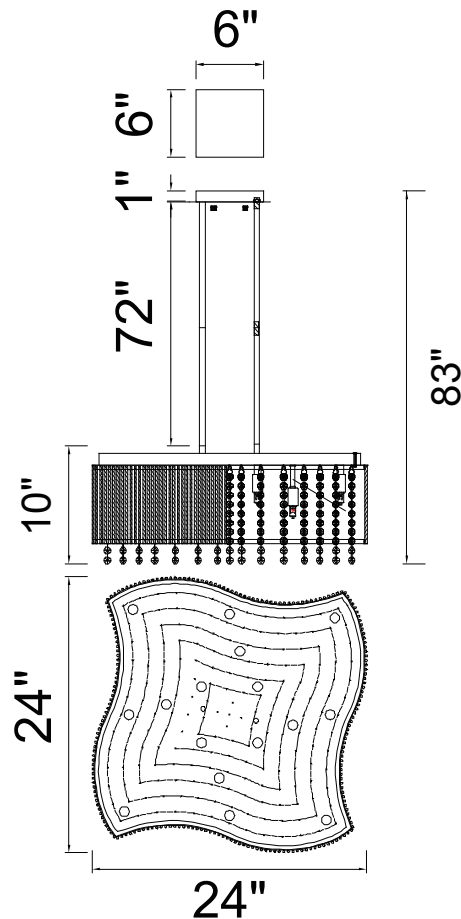

# CWI LIGHTING

BRIGHTER LIVING. SIMPLIFIED.

PROJECT: \_\_\_\_\_

FIXTURE TYPE: \_\_\_\_\_

LOCATION: \_\_\_\_\_

CONTACT/PHONE: \_\_\_\_\_

Item	5535P24C-RB
Collection	CLAIRE
Finish	Chrome
Glass	-----
Crystal	Clear
Input	120V AC,60HZ,AC

Shade	-----
Length/Dia.	24"
Width/Ext.	24"
Height	10"
Maximum	83"
Lumens	-----

Light Source	G9
Bulb Info.	16×40W
Included	-----
Dimmable	No
Color	-----
Weight	