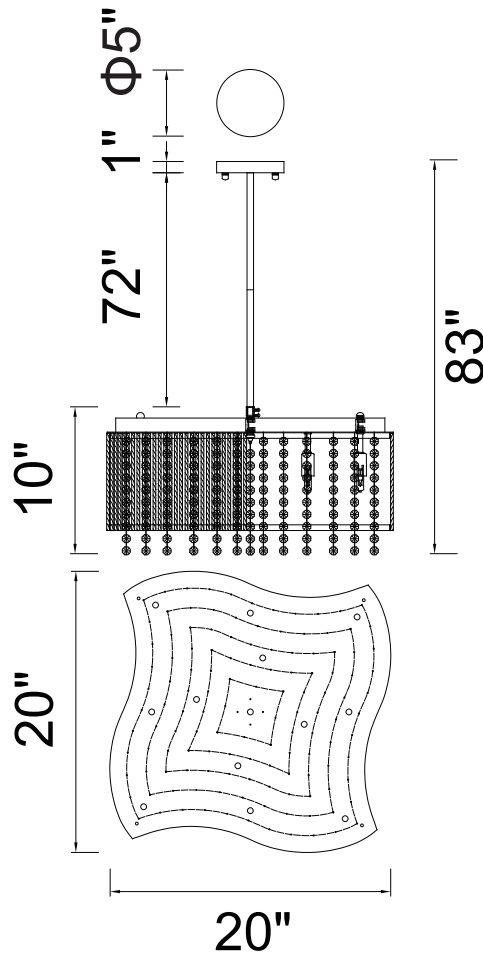

CWI LIGHTING

BRIGHTER LIVING. SIMPLIFIED.

PROJECT: _____

FIXTURE TYPE: _____

LOCATION: _____

CONTACT/PHONE: _____

Item	5535P20C-RB
Collection	CLAIRE
Finish	Chrome
Glass	-----
Crystal	Clear
Input	120V AC,60HZ,AC

Shade	-----
Length/Dia.	20"
Width/Ext.	20"
Height	10"
Maximum	83"
Lumens	-----

Light Source	G9
Bulb Info.	12×40W
Included	-----
Dimmable	No
Color	-----
Weight	