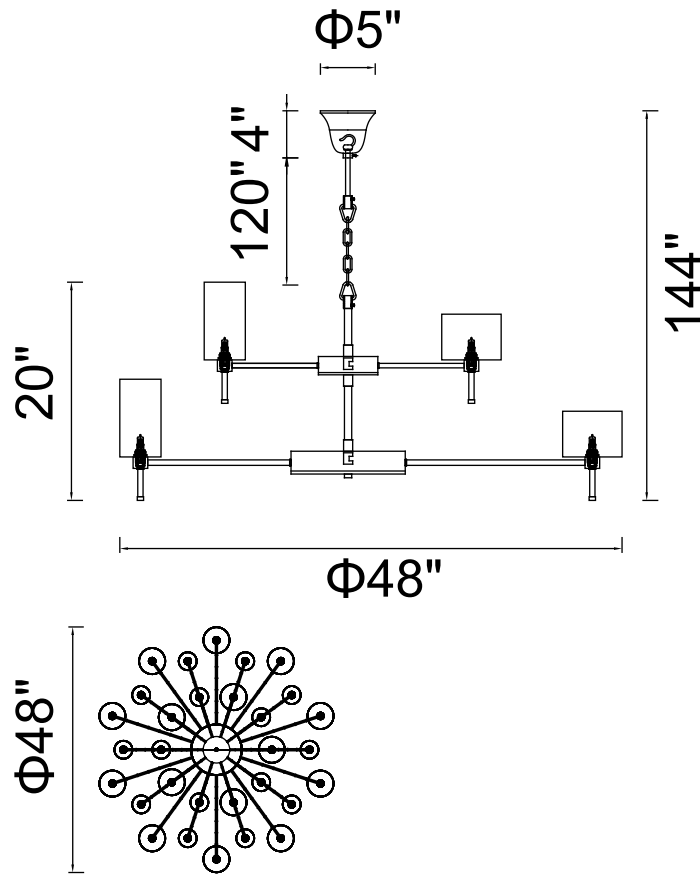

PROJECT: _____

FIXTURE TYPE: _____

LOCATION: _____

CONTACT/PHONE: _____

Item	5526P48-30-612
Collection	MONTOYA
Finish	Pearl Black
Glass	-----
Crystal	-----
Input	120V AC,60HZ,AC

Shade	-----
Length/Dia.	48"
Width/Ext.	-----
Height	20"
Maximum	144"
Lumens	-----

Light Source	G9
Bulb Info.	30×40W
Included	-----
Dimmable	No
Color	-----
Weight	