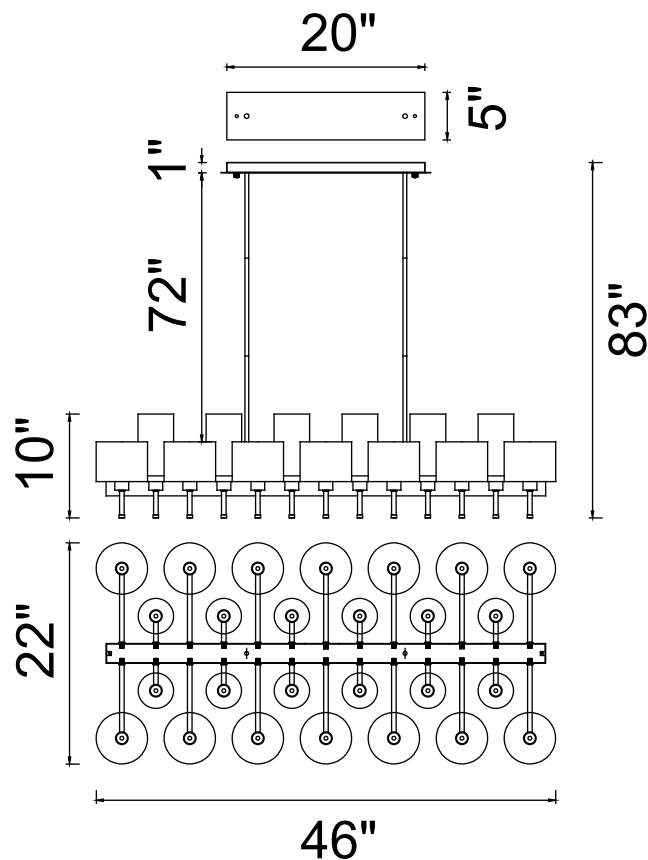

PROJECT: \_\_\_\_\_

FIXTURE TYPE: \_\_\_\_\_

LOCATION: \_\_\_\_\_

CONTACT/PHONE: \_\_\_\_\_

Item	5526P46-26-612
Collection	MONTOYA
Finish	Pearl Black
Glass	-----
Crystal	-----
Input	120V AC,60HZ,AC

Shade	-----
Length/Dia.	46"
Width/Ext.	22"
Height	10"
Maximum	83"
Lumens	-----

Light Source	G9
Bulb Info.	26×40W
Included	-----
Dimmable	No
Color	-----
Weight	