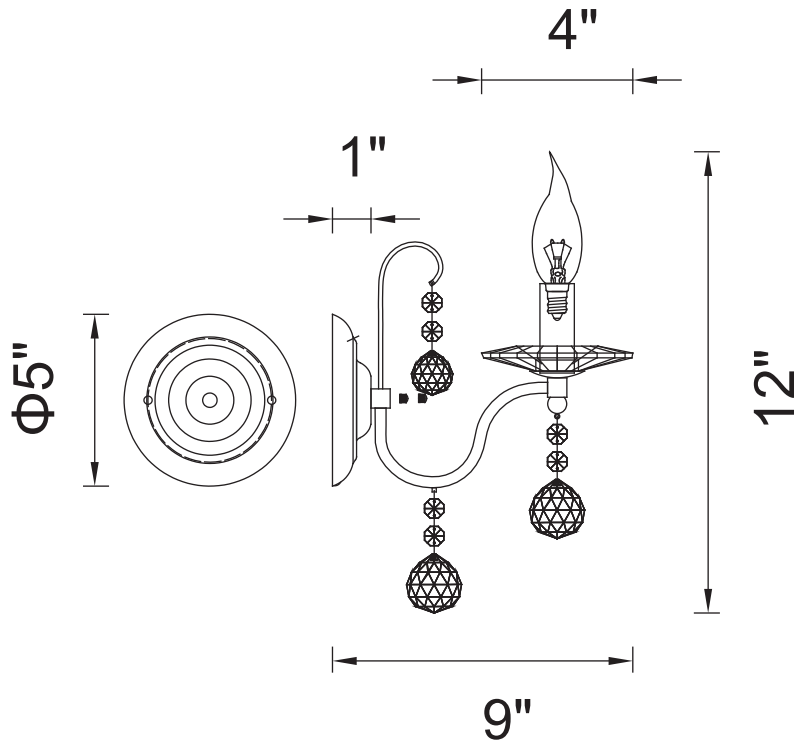

PROJECT: _____

FIXTURE TYPE: _____

LOCATION: _____

CONTACT/PHONE: _____

Item	5507W5C-1
Collection	VALENTINA
Finish	Chrome
Glass	-----
Crystal	Clear
Input	120V AC,60HZ,AC

Shade	-----
Length/Dia.	4"
Width/Ext.	9"
Height	12"
Maximum	-----
Lumens	-----

Light Source	E12
Bulb Info.	1×60W
Included	-----
Dimmable	No
Color	-----
Weight	