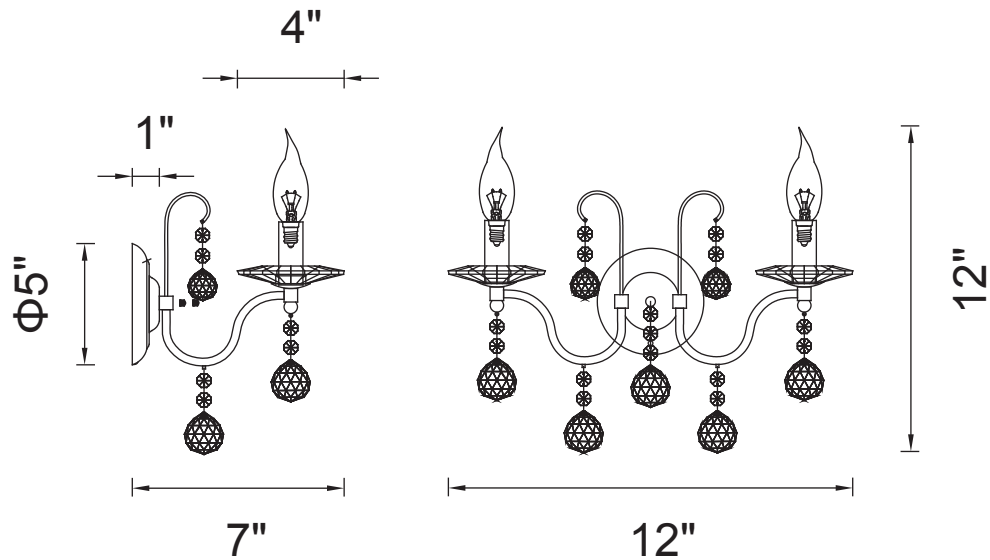

PROJECT: \_\_\_\_\_

FIXTURE TYPE: \_\_\_\_\_

LOCATION: \_\_\_\_\_

CONTACT/PHONE: \_\_\_\_\_

Item	5507W12C-2
Collection	VALENTINA
Finish	Chrome
Glass	-----
Crystal	Clear
Input	120V AC,60HZ,AC

Shade	-----
Length/Dia.	4"
Width/Ext.	7"
Height	12"
Maximum	-----
Lumens	-----

Light Source	E12
Bulb Info.	2×60W
Included	-----
Dimmable	No
Color	-----
Weight	