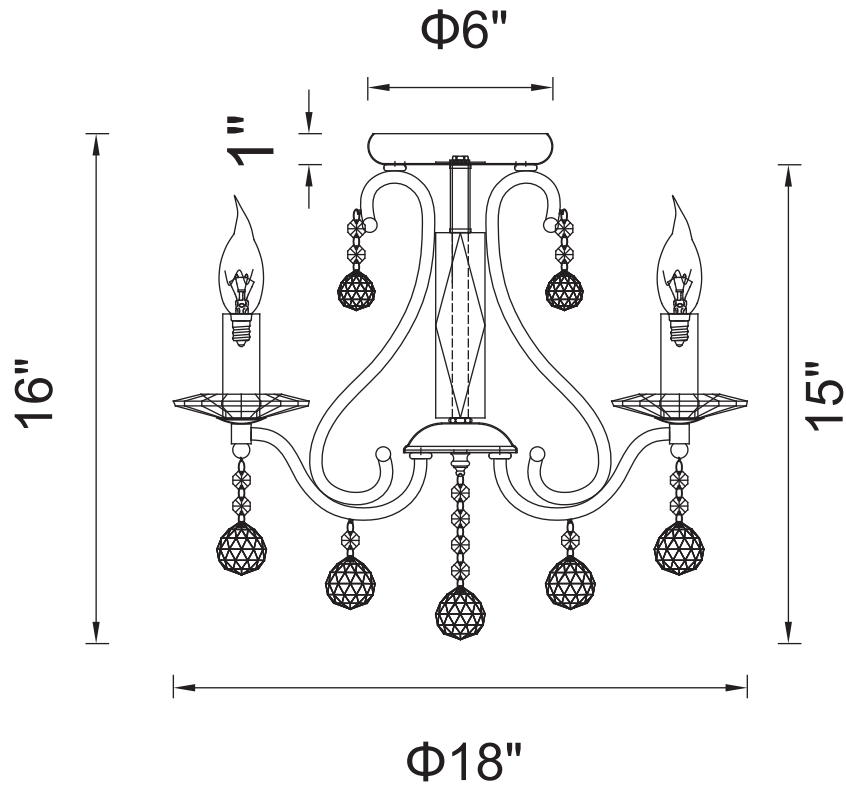

PROJECT: _____

FIXTURE TYPE: _____

LOCATION: _____

CONTACT/PHONE: _____

Item	5507C18C-3
Collection	VALENTINA
Finish	Chrome
Glass	-----
Crystal	Clear
Input	120V AC,60HZ,AC

Shade	-----
Length/Dia.	18"
Width/Ext.	-----
Height	15"
Maximum	16"
Lumens	-----

Light Source	E12
Bulb Info.	3×60W
Included	-----
Dimmable	No
Color	-----
Weight	