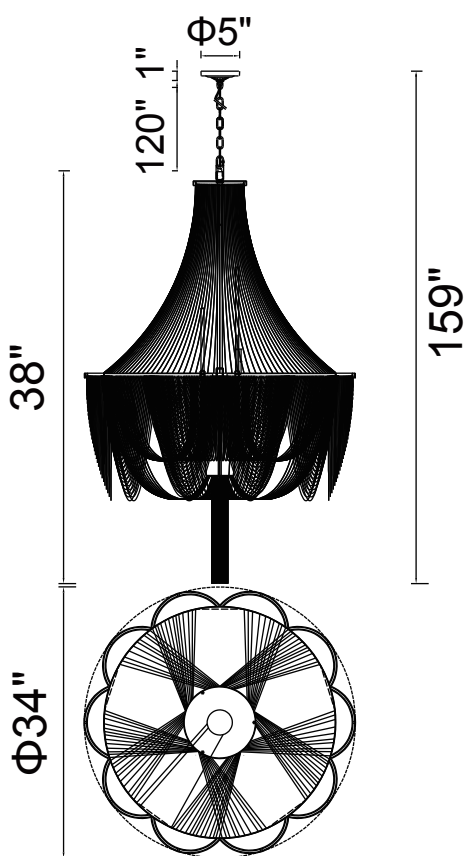

PROJECT: _____

FIXTURE TYPE: _____

LOCATION: _____

CONTACT/PHONE: _____

Item	5480P34C
Collection	TAYLOR
Finish	Chrome
Glass	-----
Crystal	-----
Input	120V AC,60HZ,AC

Shade	-----
Length/Dia.	34"
Width/Ext.	-----
Height	38"
Maximum	159"
Lumens	-----

Light Source	E12
Bulb Info.	18×60W
Included	-----
Dimmable	No
Color	-----
Weight	