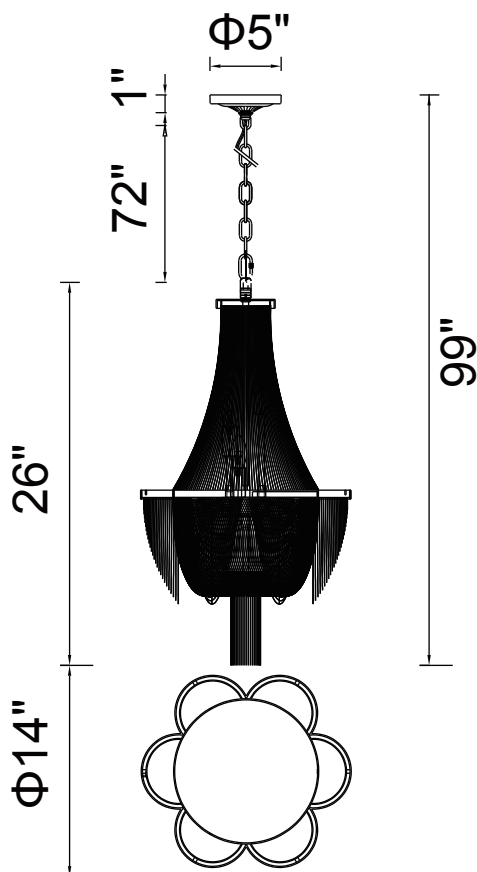

PROJECT: _____

FIXTURE TYPE: _____

LOCATION: _____

CONTACT/PHONE: _____

Item	5480P14C
Collection	TAYLOR
Finish	Chrome
Glass	-----
Crystal	-----
Input	120V AC,60HZ,AC

Shade	-----
Length/Dia.	14"
Width/Ext.	-----
Height	26"
Maximum	99"
Lumens	-----

Light Source	E12
Bulb Info.	7×60W
Included	-----
Dimmable	No
Color	-----
Weight	