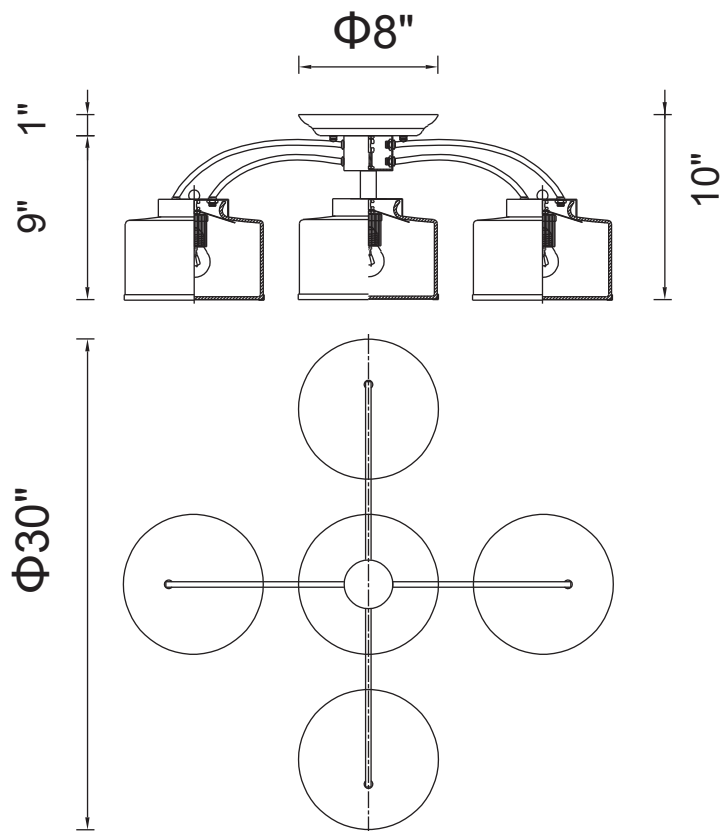

PROJECT: _____

FIXTURE TYPE: _____

LOCATION: _____

CONTACT/PHONE: _____

Item	5479C30C-5
Collection	FROSTED
Finish	Chrome
Glass	Off White
Crystal	Clear
Input	120V AC,60HZ,AC

Shade	-----
Length/Dia.	30"
Width/Ext.	-----
Height	10"
Maximum	-----
Lumens	-----

Light Source	E26
Bulb Info.	5×60W
Included	-----
Dimmable	No
Color	-----
Weight	