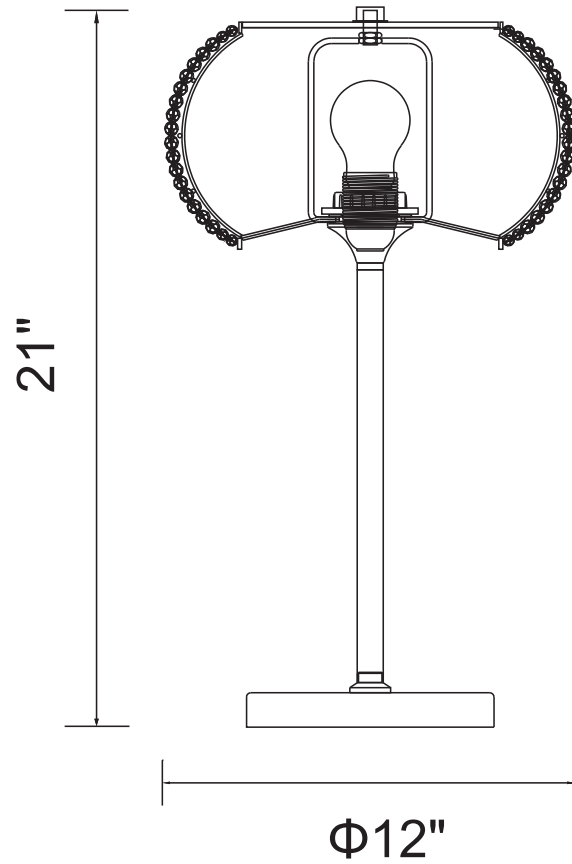

PROJECT: _____

FIXTURE TYPE: _____

LOCATION: _____

CONTACT/PHONE: _____

Item	5476T12C
Collection	TIFFANY
Finish	Chrome
Glass	-----
Crystal	Clear
Input	120V AC,60HZ,AC

Shade	-----
Length/Dia.	12"
Width/Ext.	-----
Height	21"
Maximum	-----
Lumens	-----

Light Source	E26
Bulb Info.	1×60W
Included	-----
Dimmable	No
Color	-----
Weight	