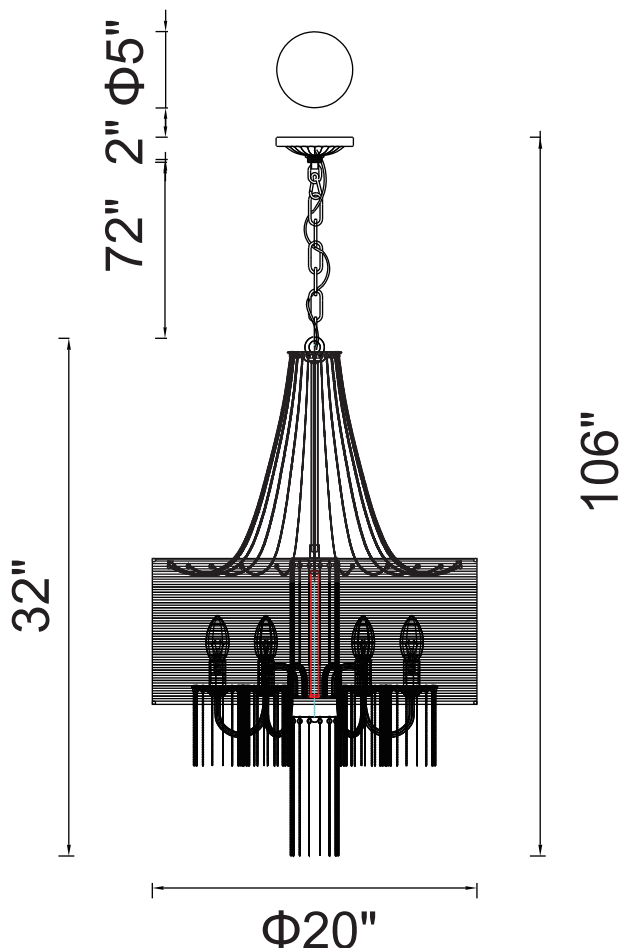

PROJECT: \_\_\_\_\_  
 FIXTURE TYPE: \_\_\_\_\_  
 LOCATION: \_\_\_\_\_  
 CONTACT/PHONE: \_\_\_\_\_

Item	5475P20C-6
Collection	AMELIA
Finish	Chrome
Glass	-----
Crystal	-----
Input	120V AC,60HZ,AC

Shade	Transparent Brown
Length/Dia.	20"
Width/Ext.	-----
Height	32"
Maximum	106"
Lumens	-----

Light Source	E12
Bulb Info.	6×60W
Included	-----
Dimmable	No
Color	-----
Weight	-----