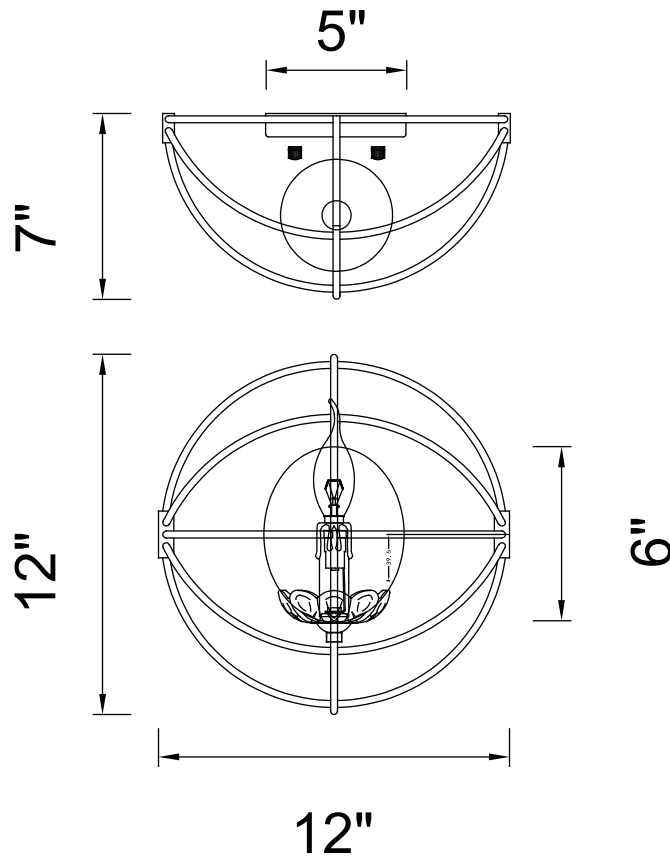

PROJECT: \_\_\_\_\_  
 FIXTURE TYPE: \_\_\_\_\_  
 LOCATION: \_\_\_\_\_  
 CONTACT/PHONE: \_\_\_\_\_

Item	5465W12DB-1
Collection	CAMPECHIA
Finish	Brown
Glass	-----
Crystal	Clear
Input	120V AC,60HZ,AC

Shade	-----
Length/Dia.	12"
Width/Ext.	7"
Height	12"
Maximum	-----
Lumens	-----

Light Source	E12
Bulb Info.	12x60W
Included	-----
Dimmable	No
Color	-----
Weight	