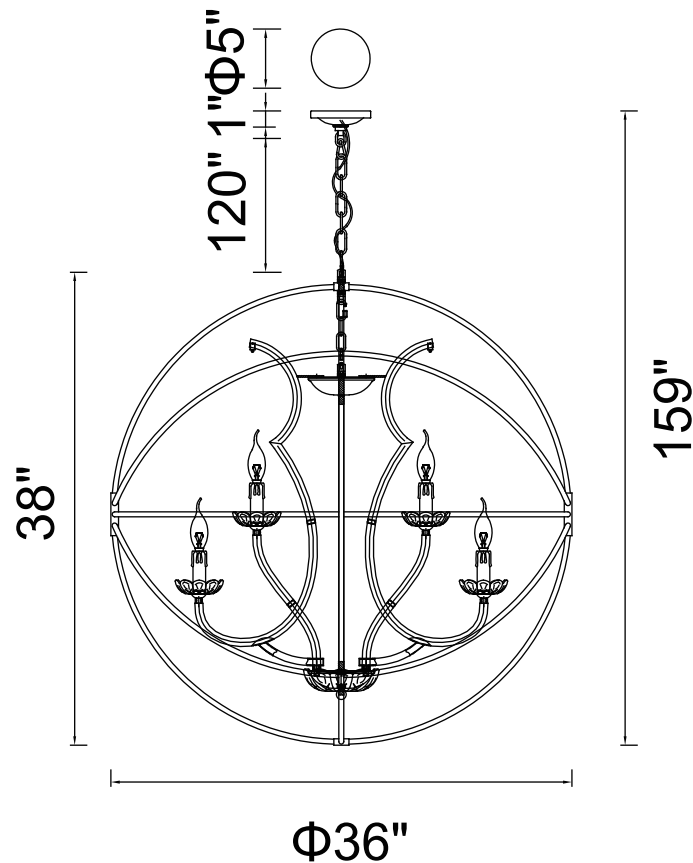

PROJECT: _____

FIXTURE TYPE: _____

LOCATION: _____

CONTACT/PHONE: _____

Item	5465P36DB-9
Collection	CAMPECHIA
Finish	Brown
Glass	-----
Crystal	-----
Input	120V AC,60HZ,AC

Shade	-----
Length/Dia.	36"
Width/Ext.	-----
Height	38"
Maximum	159"
Lumens	-----

Light Source	E12
Bulb Info.	9×60W
Included	-----
Dimmable	No
Color	-----
Weight	