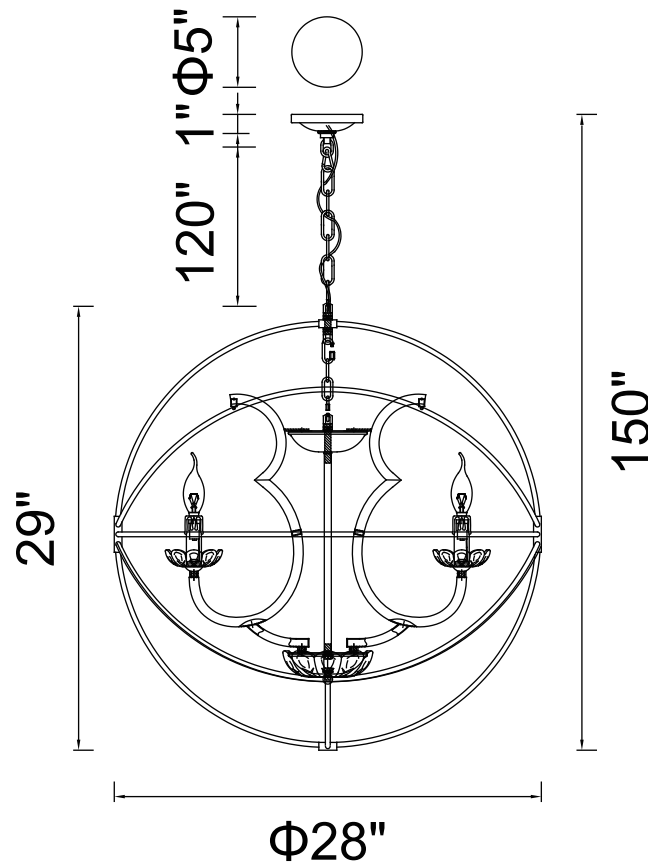

PROJECT: _____

FIXTURE TYPE: _____

LOCATION: _____

CONTACT/PHONE: _____

Item	5465P28DB-8
Collection	CAMPECHIA
Finish	Brown
Glass	-----
Crystal	-----
Input	120V AC,60HZ,AC

Shade	-----
Length/Dia.	28"
Width/Ext.	-----
Height	29"
Maximum	150"
Lumens	-----

Light Source	E12
Bulb Info.	8×60W
Included	-----
Dimmable	No
Color	-----
Weight	