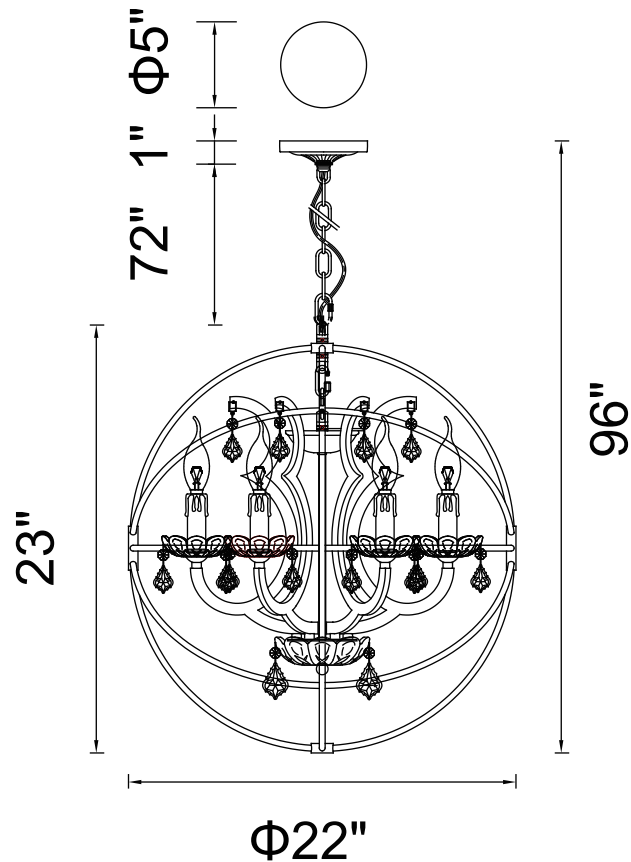

PROJECT: _____

FIXTURE TYPE: _____

LOCATION: _____

CONTACT/PHONE: _____

Item	5465P22-DB
Collection	CAMPECHIA
Finish	Brown
Glass	-----
Crystal	-----
Input	120V AC,60HZ,AC

Shade	-----
Length/Dia.	22"
Width/Ext.	-----
Height	23"
Maximum	96"
Lumens	-----

Light Source	E12
Bulb Info.	6x60W
Included	-----
Dimmable	No
Color	-----
Weight	