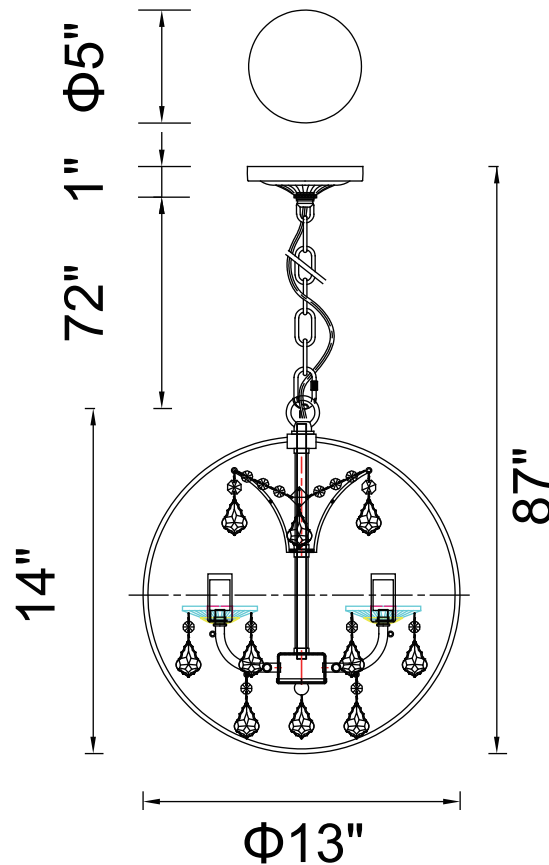

PROJECT: \_\_\_\_\_

FIXTURE TYPE: \_\_\_\_\_

LOCATION: \_\_\_\_\_

CONTACT/PHONE: \_\_\_\_\_

Item	5465P13-DB-3
Collection	CAMPECHIA
Finish	Brown
Glass	-----
Crystal	-----
Input	120V AC,60HZ,AC

Shade	-----
Length/Dia.	13"
Width/Ext.	-----
Height	14"
Maximum	87"
Lumens	-----

Light Source	E12
Bulb Info.	3×60W
Included	-----
Dimmable	No
Color	-----
Weight	