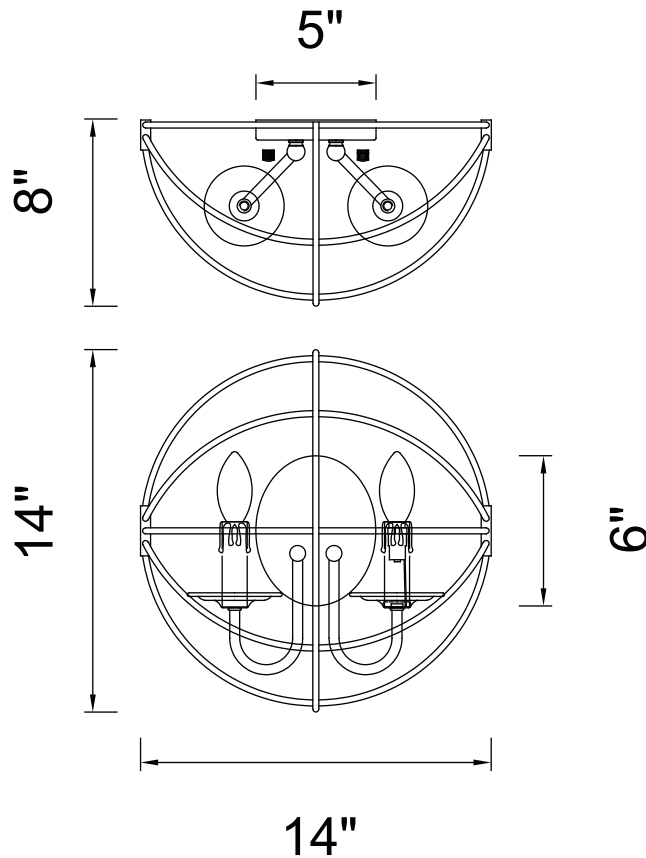

PROJECT: \_\_\_\_\_  
 FIXTURE TYPE: \_\_\_\_\_  
 LOCATION: \_\_\_\_\_  
 CONTACT/PHONE: \_\_\_\_\_

Item	5464W14DB-2
Collection	ARZA
Finish	Brown
Glass	-----
Crystal	-----
Input	120V AC,60HZ,AC

Shade	-----
Length/Dia.	14"
Width/Ext.	8"
Height	14"
Maximum	-----
Lumens	-----

Light Source	E12
Bulb Info.	2×60W
Included	-----
Dimmable	No
Color	-----
Weight	