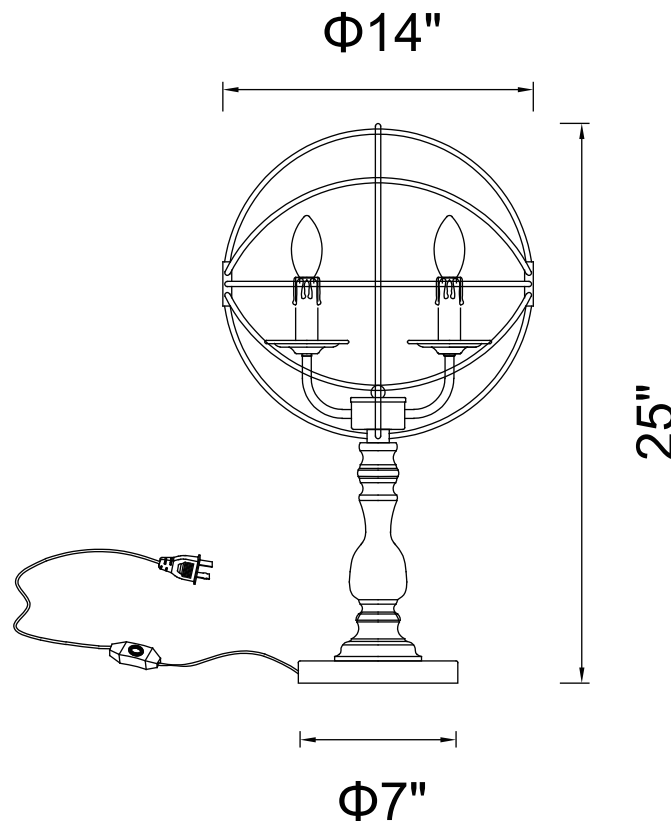

PROJECT: _____

FIXTURE TYPE: _____

LOCATION: _____

CONTACT/PHONE: _____

Item	5464T14DB-3
Collection	ARZA
Finish	Brown
Glass	-----
Crystal	-----
Input	120V AC,60HZ,AC

Shade	-----
Length/Dia.	7"
Width/Ext.	-----
Height	25"
Maximum	-----
Lumens	-----

Light Source	E12
Bulb Info.	3×60W
Included	-----
Dimmable	No
Color	-----
Weight	