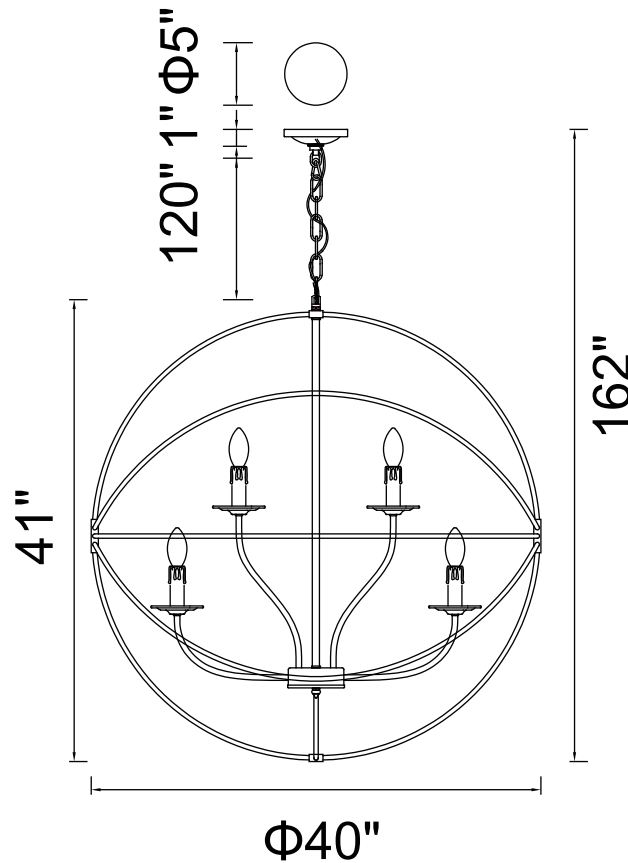

PROJECT: _____

FIXTURE TYPE: _____

LOCATION: _____

CONTACT/PHONE: _____

Item	5464P40DB-12
Collection	ARZA
Finish	Brown
Glass	-----
Crystal	-----
Input	120V AC,60HZ,AC

Shade	-----
Length/Dia.	40"
Width/Ext.	-----
Height	41"
Maximum	162"
Lumens	-----

Light Source	E12
Bulb Info.	12×60W
Included	-----
Dimmable	No
Color	-----
Weight	