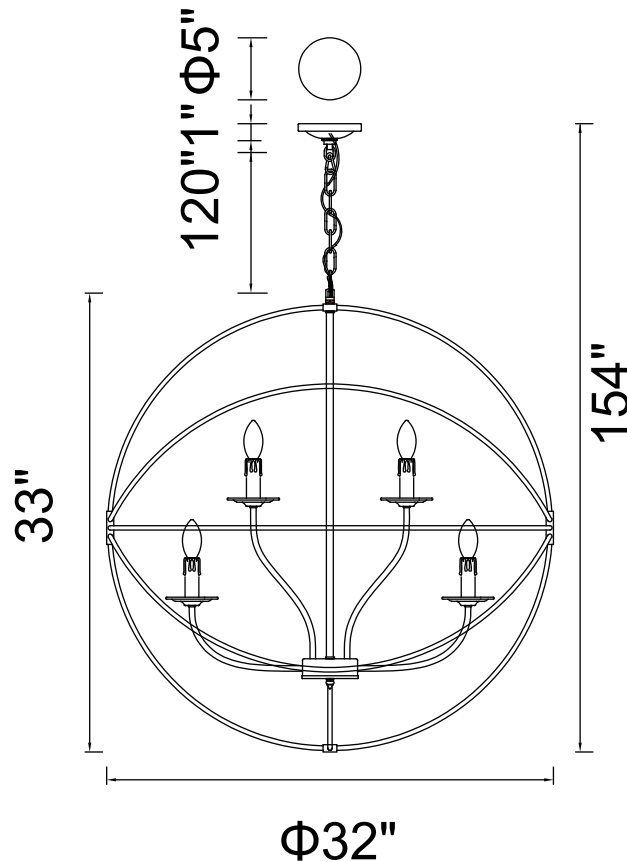

PROJECT: \_\_\_\_\_

FIXTURE TYPE: \_\_\_\_\_

LOCATION: \_\_\_\_\_

CONTACT/PHONE: \_\_\_\_\_

Item	5464P32DB-9
Collection	ARZA
Finish	Brown
Glass	-----
Crystal	-----
Input	120V AC,60HZ,AC

Shade	-----
Length/Dia.	32"
Width/Ext.	-----
Height	33"
Maximum	154"
Lumens	-----

Light Source	E12
Bulb Info.	9×60W
Included	-----
Dimmable	No
Color	-----
Weight	