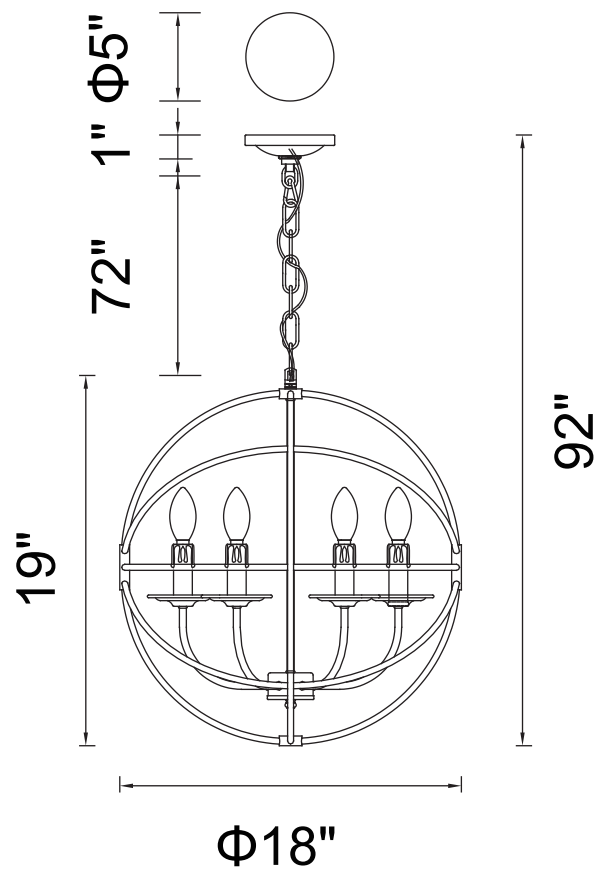

PROJECT: \_\_\_\_\_

FIXTURE TYPE: \_\_\_\_\_

LOCATION: \_\_\_\_\_

CONTACT/PHONE: \_\_\_\_\_

Item	5464P18DB
Collection	ARZA
Finish	Brown
Glass	-----
Crystal	-----
Input	120V AC,60HZ,AC

Shade	-----
Length/Dia.	18"
Width/Ext.	-----
Height	19"
Maximum	92"
Lumens	-----

Light Source	E12
Bulb Info.	3×60W
Included	-----
Dimmable	No
Color	-----
Weight	