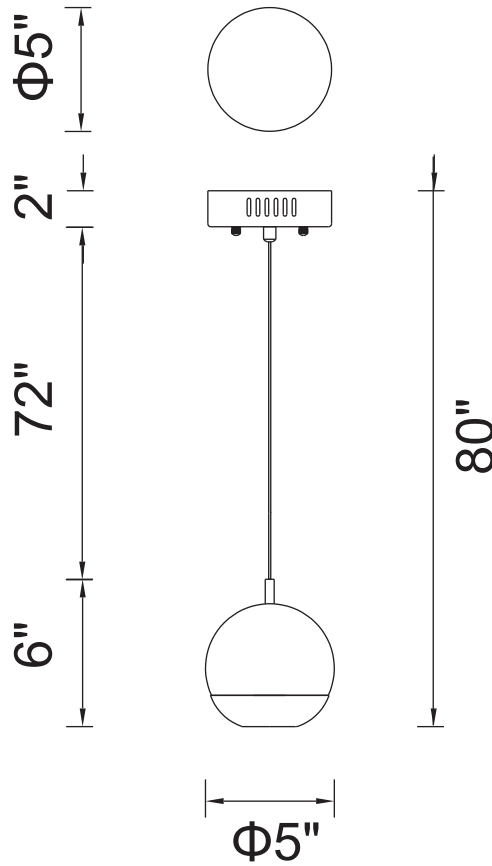

PROJECT: _____
 FIXTURE TYPE: _____
 LOCATION: _____
 CONTACT/PHONE: _____

Item	5444P5C-R
Collection	PERRIER
Finish	Chrome
Glass	-----
Crystal	Clear
Input	120V AC,60HZ,AC

Shade	-----
Length/Dia.	5"
Width/Ext.	-----
Height	6"
Maximum	80"
Lumens	-----

Light Source	G4
Bulb Info.	1×20W
Included	-----
Dimmable	No
Color	-----
Weight	