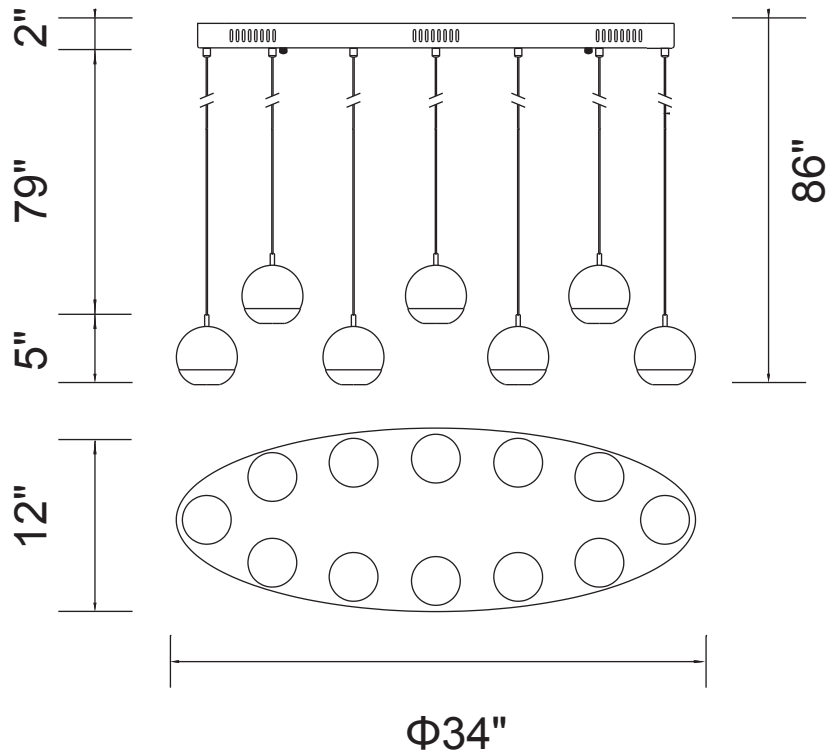

PROJECT: _____
 FIXTURE TYPE: _____
 LOCATION: _____
 CONTACT/PHONE: _____

Item	5444P34C-O
Collection	PERRIER
Finish	Chrome
Glass	-----
Crystal	Clear
Input	120V AC,60HZ,AC

Shade	-----
Length/Dia.	34"
Width/Ext.	12"
Height	5"
Maximum	86"
Lumens	-----

Light Source	G4
Bulb Info.	12x20W
Included	-----
Dimmable	No
Color	-----
Weight	