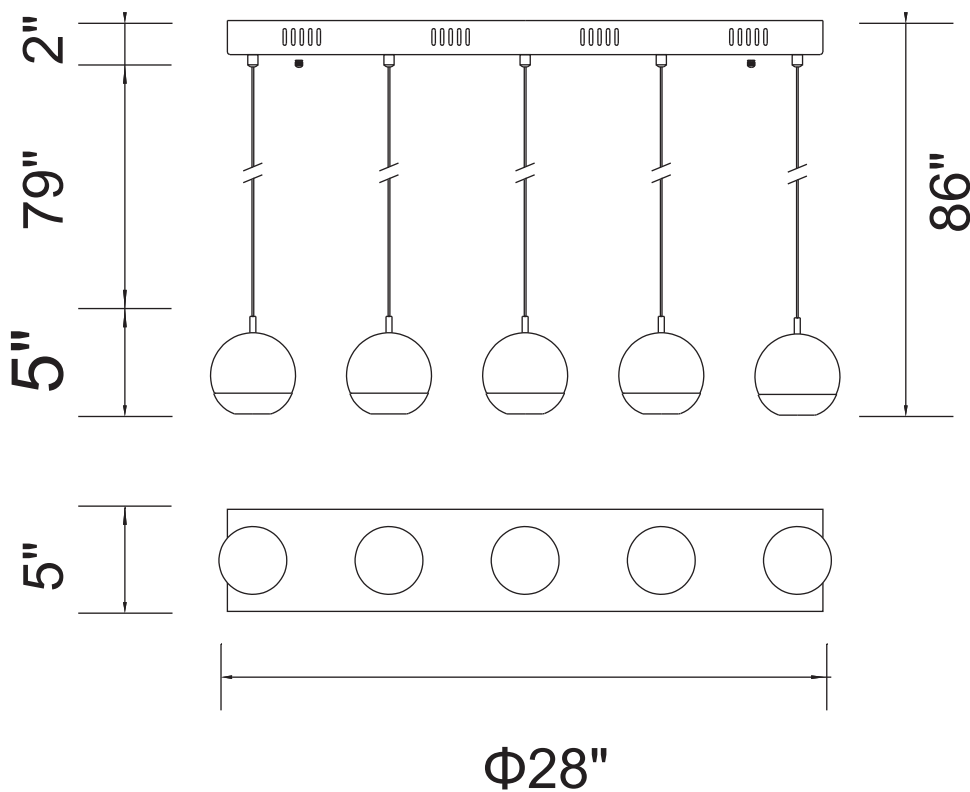

PROJECT: _____
 FIXTURE TYPE: _____
 LOCATION: _____
 CONTACT/PHONE: _____

Item	5444P28C-RC
Collection	PERRIER
Finish	Chrome
Glass	-----
Crystal	Clear
Input	120V AC,60HZ,AC

Shade	-----
Length/Dia.	28"
Width/Ext.	5"
Height	5"
Maximum	86"
Lumens	-----

Light Source	G4
Bulb Info.	5×20W
Included	-----
Dimmable	No
Color	-----
Weight	