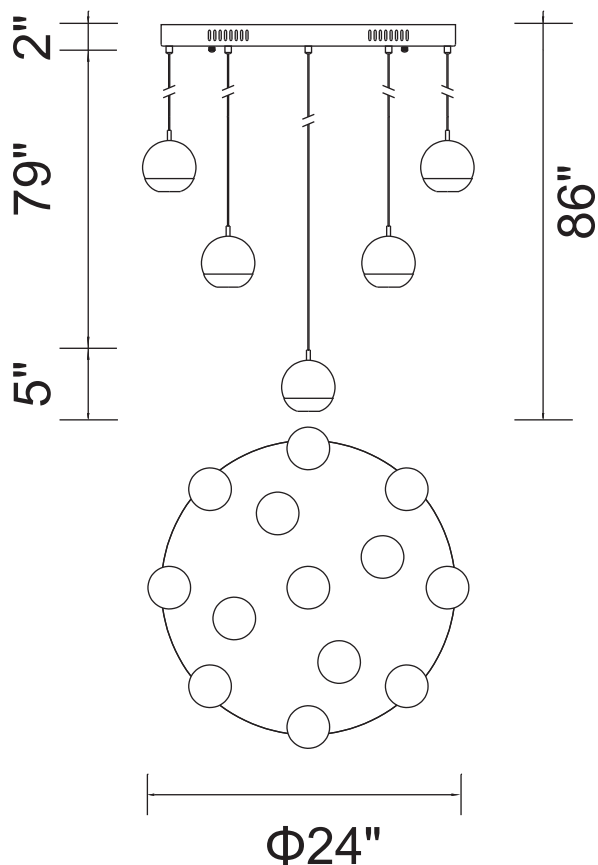

PROJECT: \_\_\_\_\_

FIXTURE TYPE: \_\_\_\_\_

LOCATION: \_\_\_\_\_

CONTACT/PHONE: \_\_\_\_\_

Item	5444P24C-R
Collection	PERRIER
Finish	Chrome
Glass	-----
Crystal	Clear
Input	120V AC,60HZ,AC

Shade	-----
Length/Dia.	24"
Width/Ext.	-----
Height	5"
Maximum	86"
Lumens	-----

Light Source	G4
Bulb Info.	13×20W
Included	-----
Dimmable	No
Color	-----
Weight	